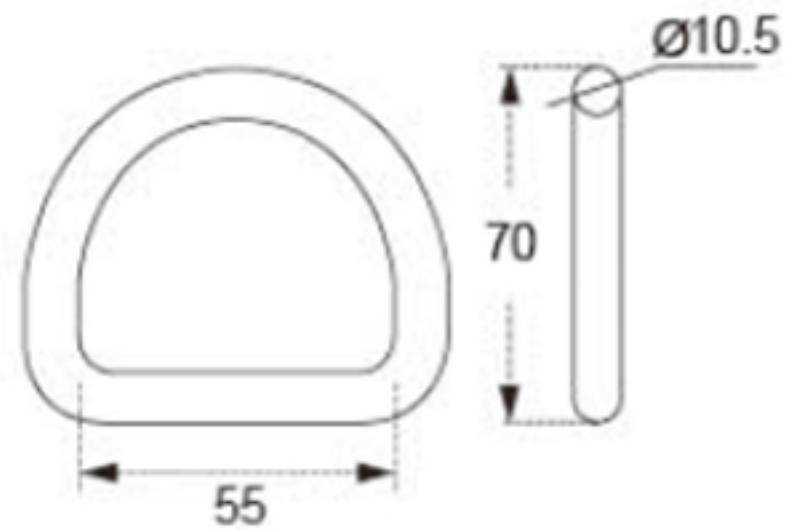

TECHNICAL DRAWING

Tower Industry
YOUR MANUFACTURING BASE IN CHINA

Sales@tower-machinery.com
www.tower-machinery.com

TWDR07
Ring

SIZE: 2"

BS: 3000KG/6600LBS