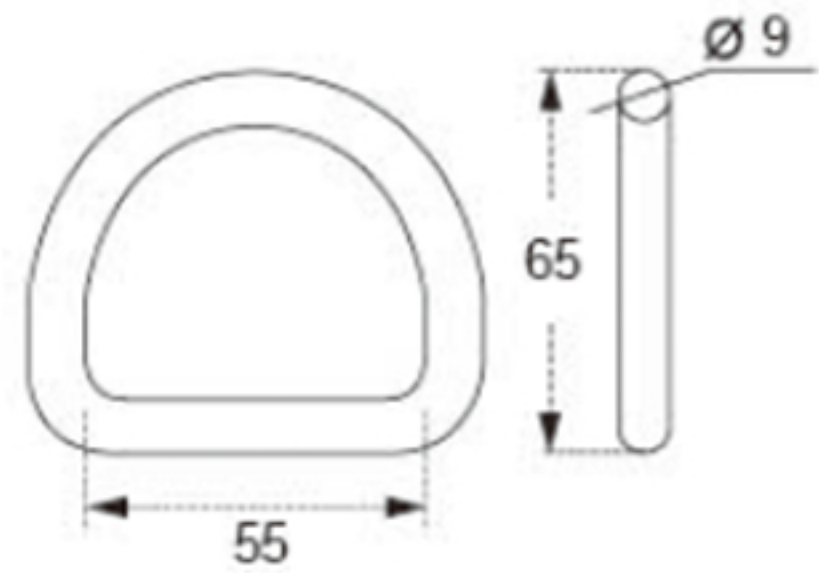

# TECHNICAL DRAWING

**Tower Industry**  
YOUR MANUFACTURING BASE IN CHINA

Sales@tower-machinery.com  
www.tower-machinery.com

TWDR06  
Ring

SIZE: 2"  
BS: 2000KG/4400LBS