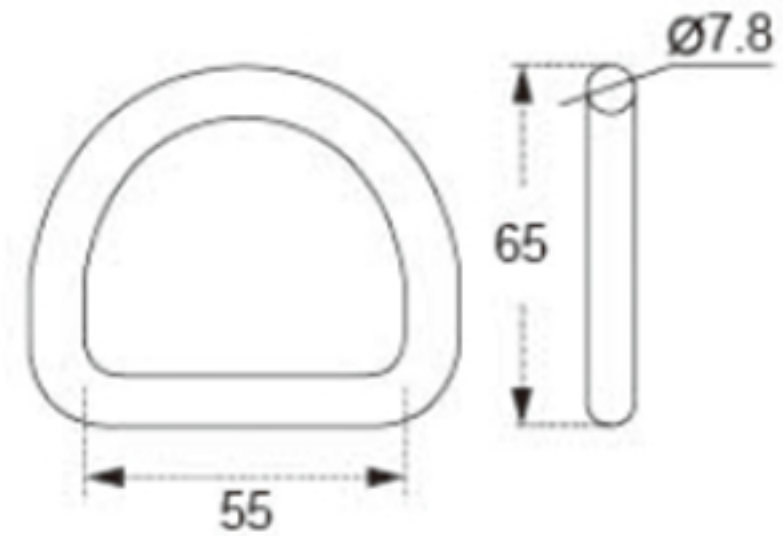

TECHNICAL DRAWING

Tower Industry
YOUR MANUFACTURING BASE IN CHINA

Sales@tower-machinery.com
www.tower-machinery.com

TWDR05
Ring

SIZE: 2"

BS: 1000KG/2200LBS