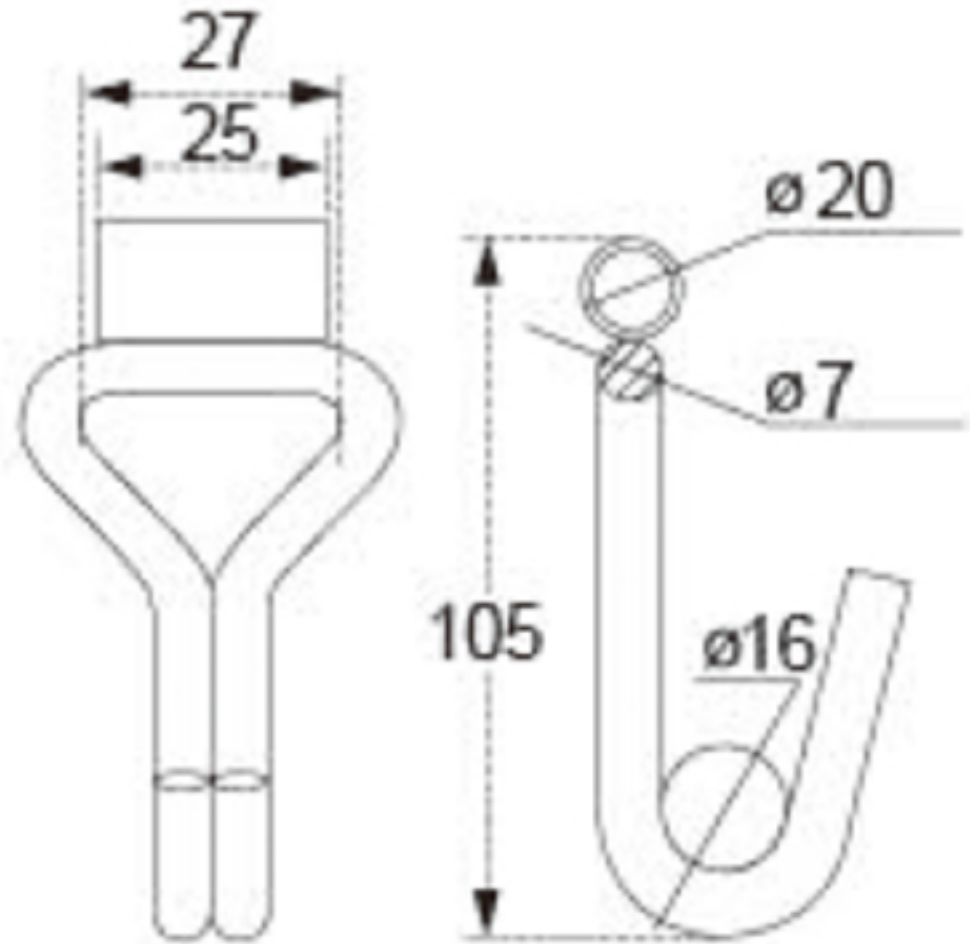

# TECHNICAL DRAWING

**Tower Industry**  
YOUR MANUFACTURING BASE IN CHINA

Sales@tower-machinery.com  
www.tower-machinery.com

TWDH1303

Hook

Size: 1-1/6"

BS: 1500KG/3300LBS