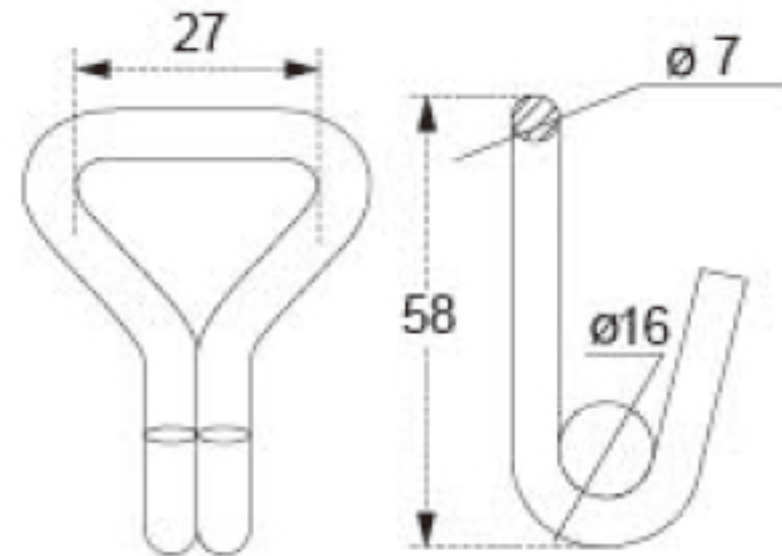

TECHNICAL DRAWING

Tower Industry
YOUR MANUFACTURING BASE IN CHINA

Sales@tower-machinery.com
www.tower-machinery.com

TWDH1302
Hook

Size: 1-1/6"

BS: 1500KG/3300LBS