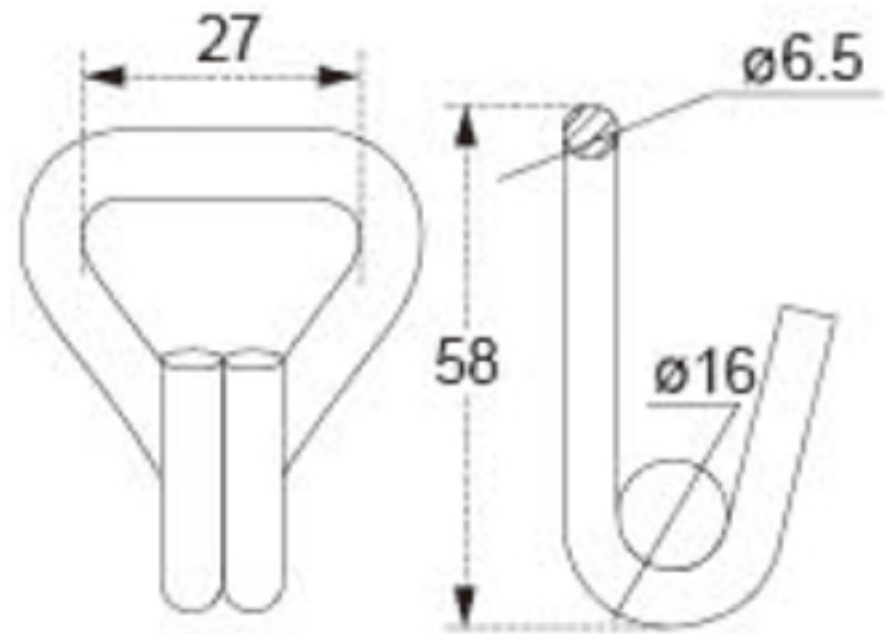

# TECHNICAL DRAWING

**Tower Industry**  
YOUR MANUFACTURING BASE IN CHINA

Sales@tower-machinery.com  
www.tower-machinery.com

TWDH1301  
Hook

Size: 1-1/6"  
BS: 1000KG/2200LBS