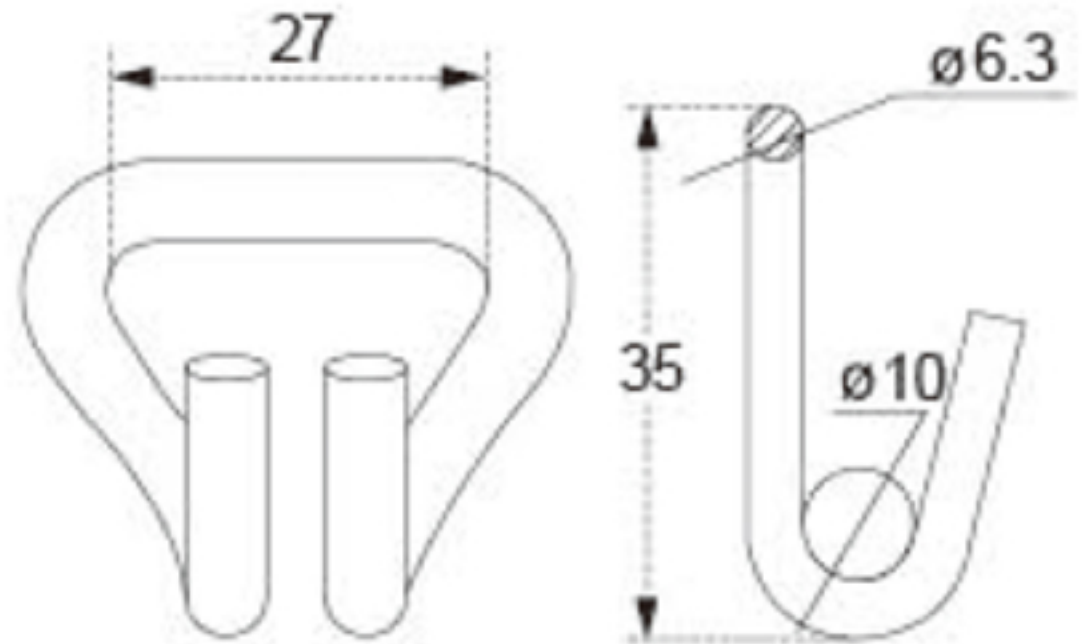

TECHNICAL DRAWING

Tower Industry
YOUR MANUFACTURING BASE IN CHINA

Sales@tower-machinery.com
www.tower-machinery.com

TWDH1201-1
Hook

Size: 1"
BS: 800KG/1760LBS