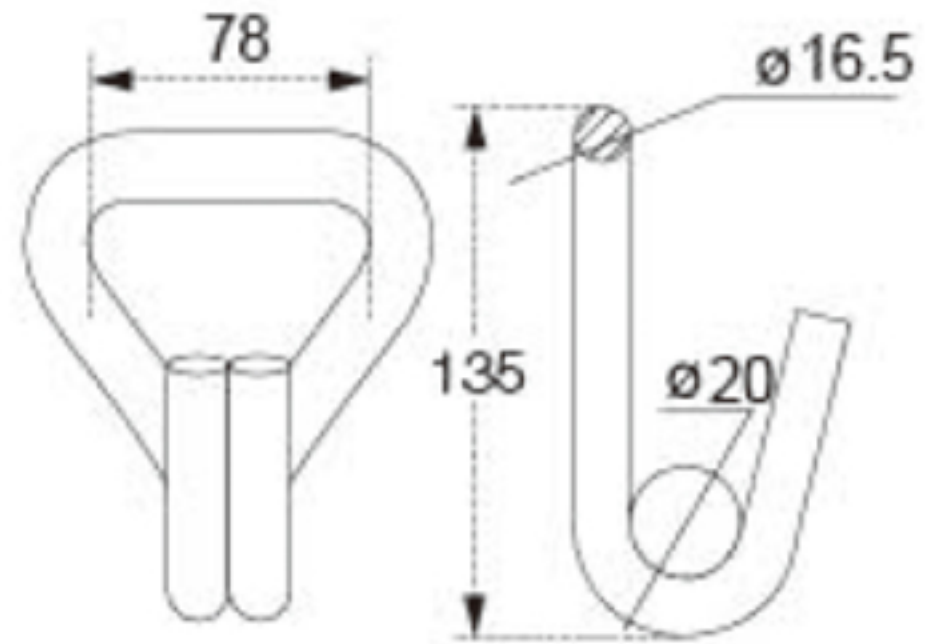

TECHNICAL DRAWING

Tower Industry
YOUR MANUFACTURING BASE IN CHINA

Sales@tower-machinery.com
www.tower-machinery.com

TWDH7501

Hook

Size: 3"

BS: 10000KG/22000LBS