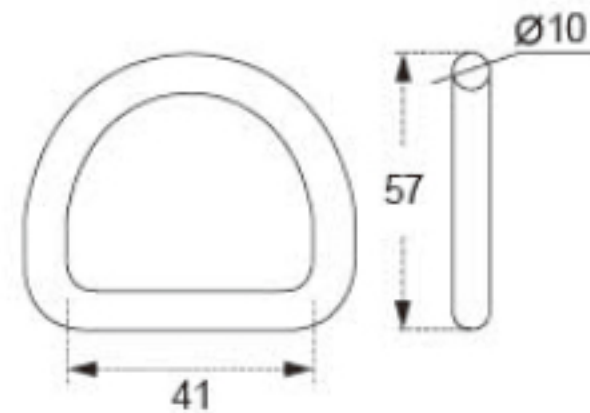

# TECHNICAL DRAWING

**Tower Industry**  
YOUR MANUFACTURING BASE IN CHINA

Sales@tower-machinery.com  
www.tower-machinery.com

TWDR04  
Ring

SIZE: 1.5"  
BS: 3000KG/6600LBS