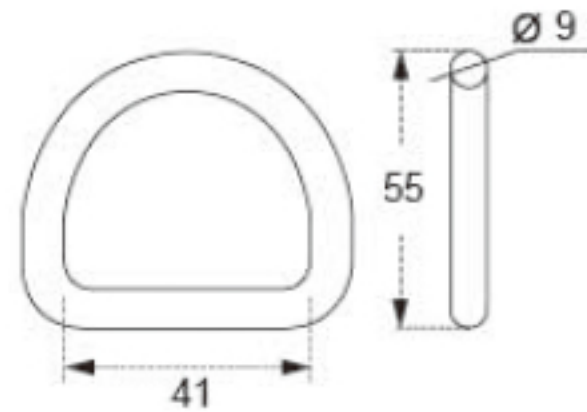

# TECHNICAL DRAWING

**Tower Industry**  
YOUR MANUFACTURING BASE IN CHINA

Sales@tower-machinery.com  
www.tower-machinery.com

TWDR03  
Ring

SIZE: 1.5"  
BS: 2000KG/4400LBS