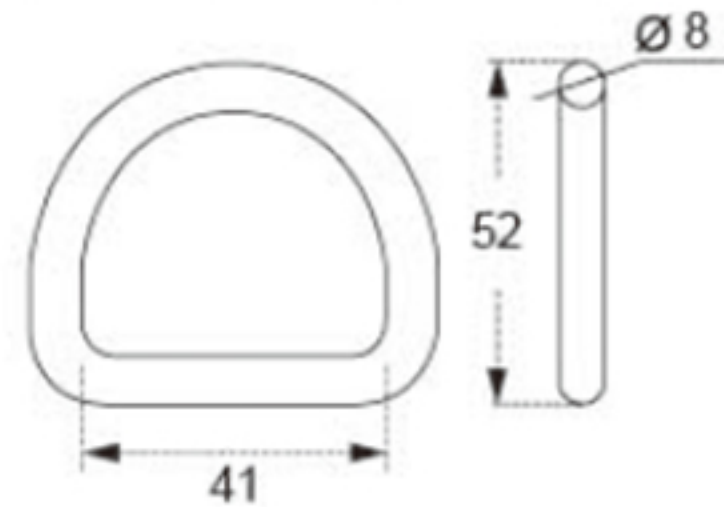

# TECHNICAL DRAWING

**Tower Industry**  
YOUR MANUFACTURING BASE IN CHINA

Sales@tower-machinery.com  
www.tower-machinery.com

TWDR02  
Ring

SIZE: 1.5"

BS: 1000KG/2200LBS