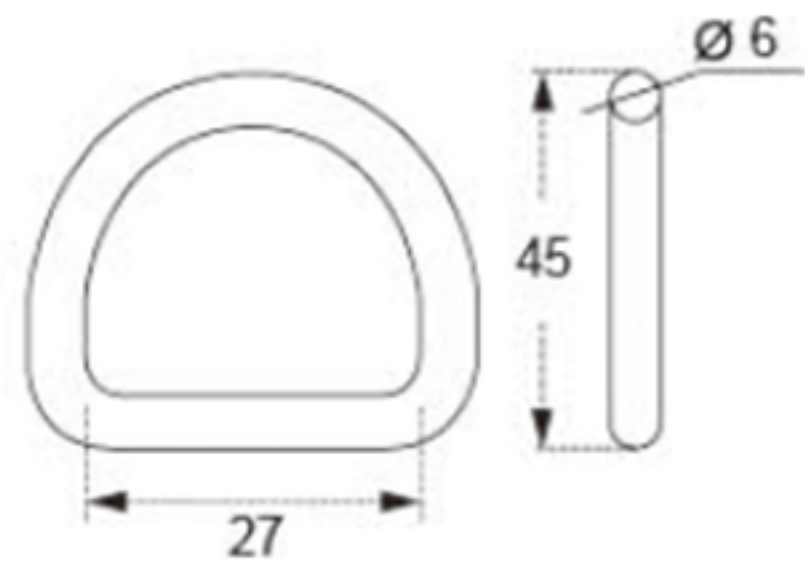

TECHNICAL DRAWING

Tower Industry
YOUR MANUFACTURING BASE IN CHINA

Sales@tower-machinery.com
www.tower-machinery.com

TWDR01
Ring

SIZE: 1"
BS: 800KG/1760LBS