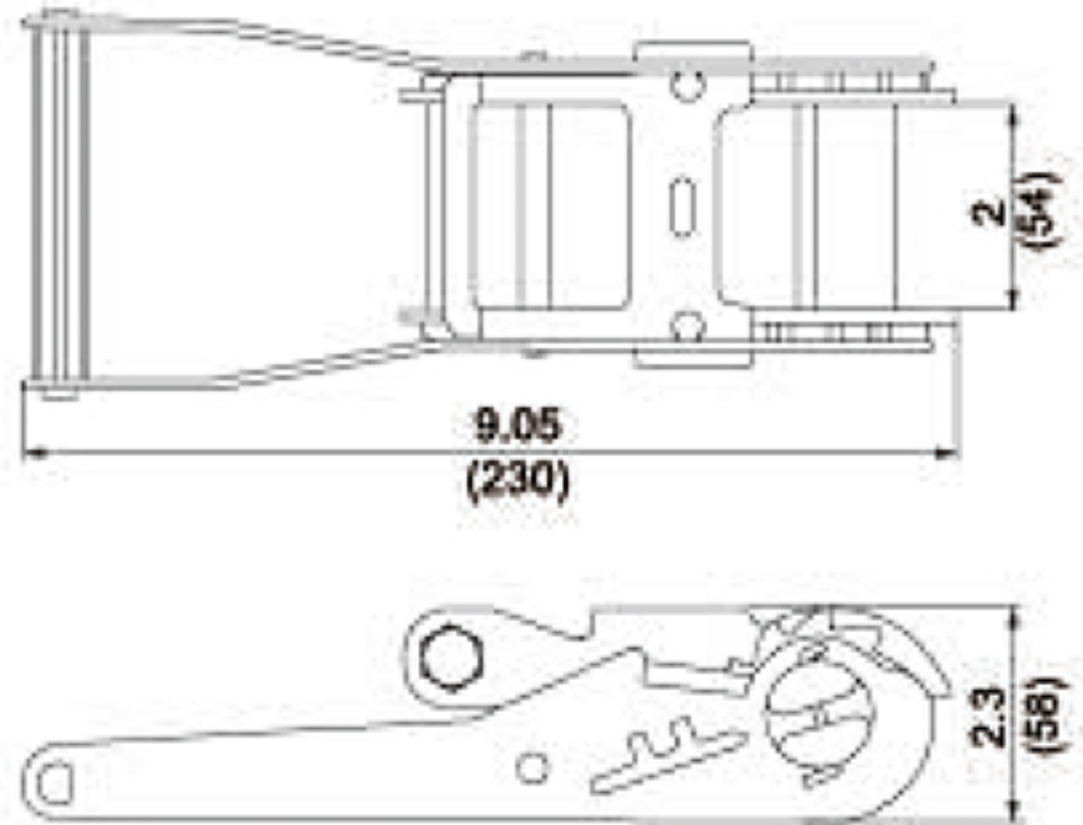

# TECHNICAL DRAWING

**Tower Industry**  
YOUR MANUFACTURING BASE IN CHINA

Sales@tower-machinery.com  
www.tower-machinery.com

TWRB2614  
Ratchet Buckle

DESCRIPTION: 2" Long Wide  
BS: 5000kgs/11000lbs