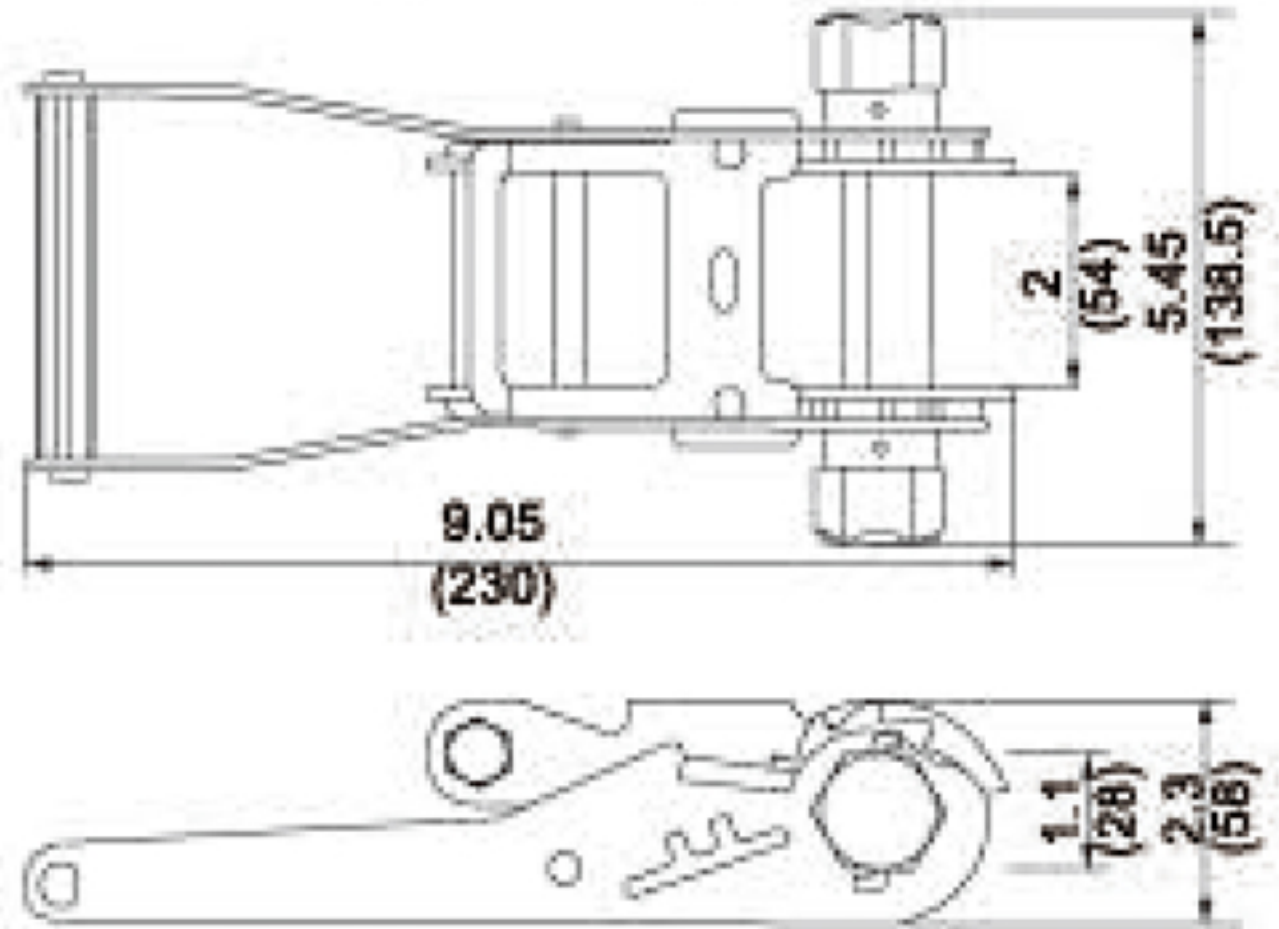

TECHNICAL DRAWING

Tower Industry
YOUR MANUFACTURING BASE IN CHINA

Sales@tower-machinery.com
www.tower-machinery.com

TWRB2613
Ratchet Buckle

DESCRIPTION: 2" Long Wide Handle
BS: 5000kgs/11000lbs