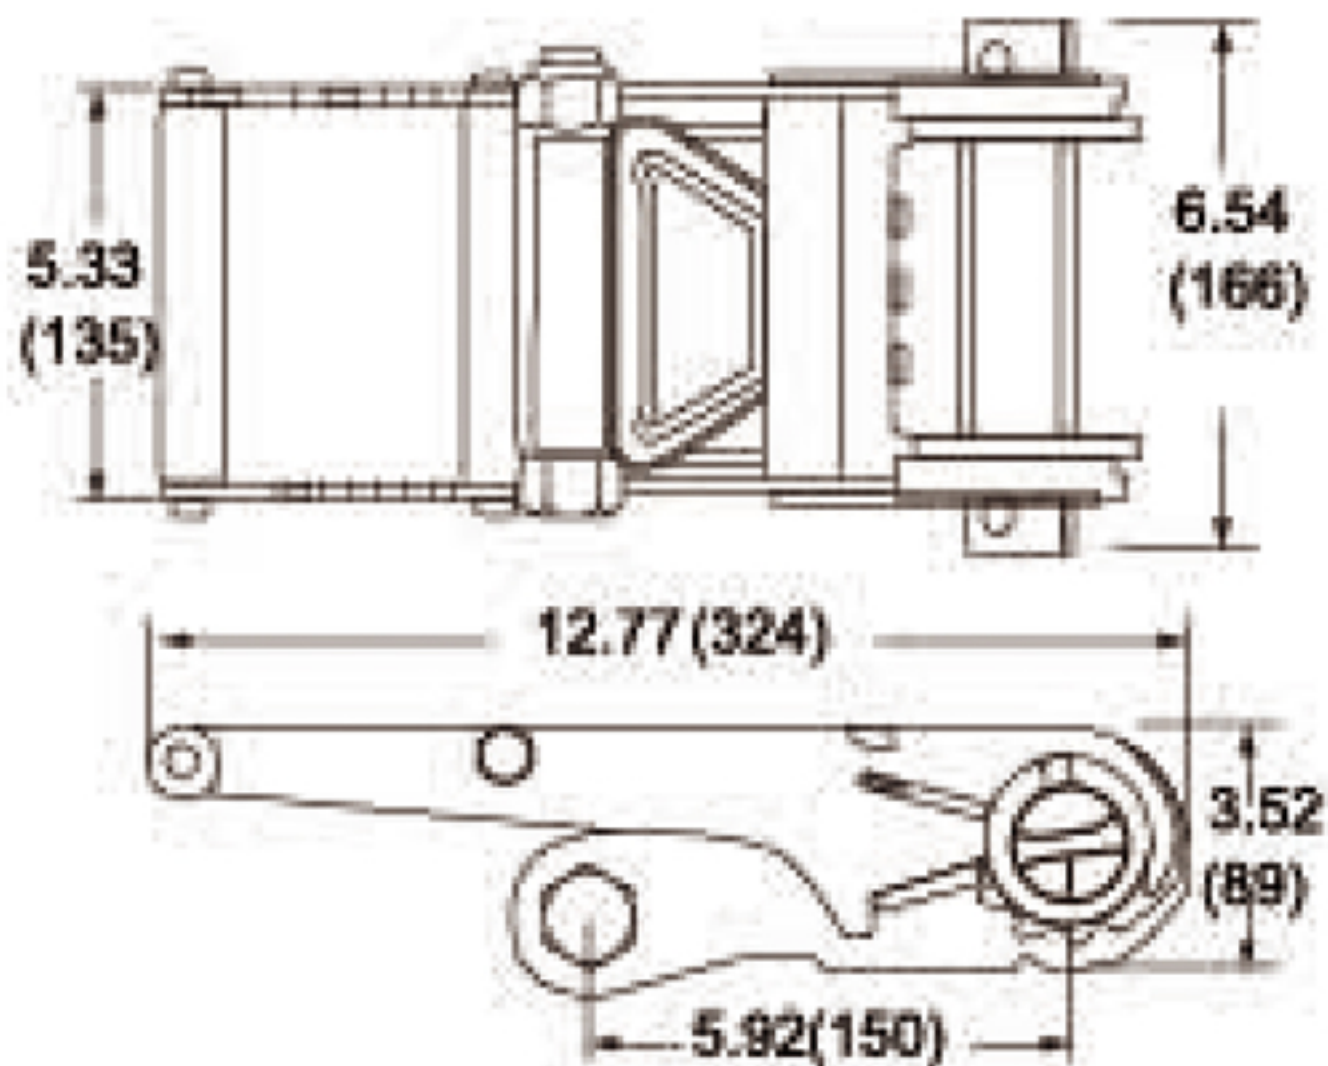

# TECHNICAL DRAWING

**Tower Industry**  
YOUR MANUFACTURING BASE IN CHINA

Sales@tower-machinery.com  
www.tower-machinery.com

TWRB10001  
Ratchet Buckle

DESCRIPTION: 4" Long  
BS: 10887kgs/24000lbs