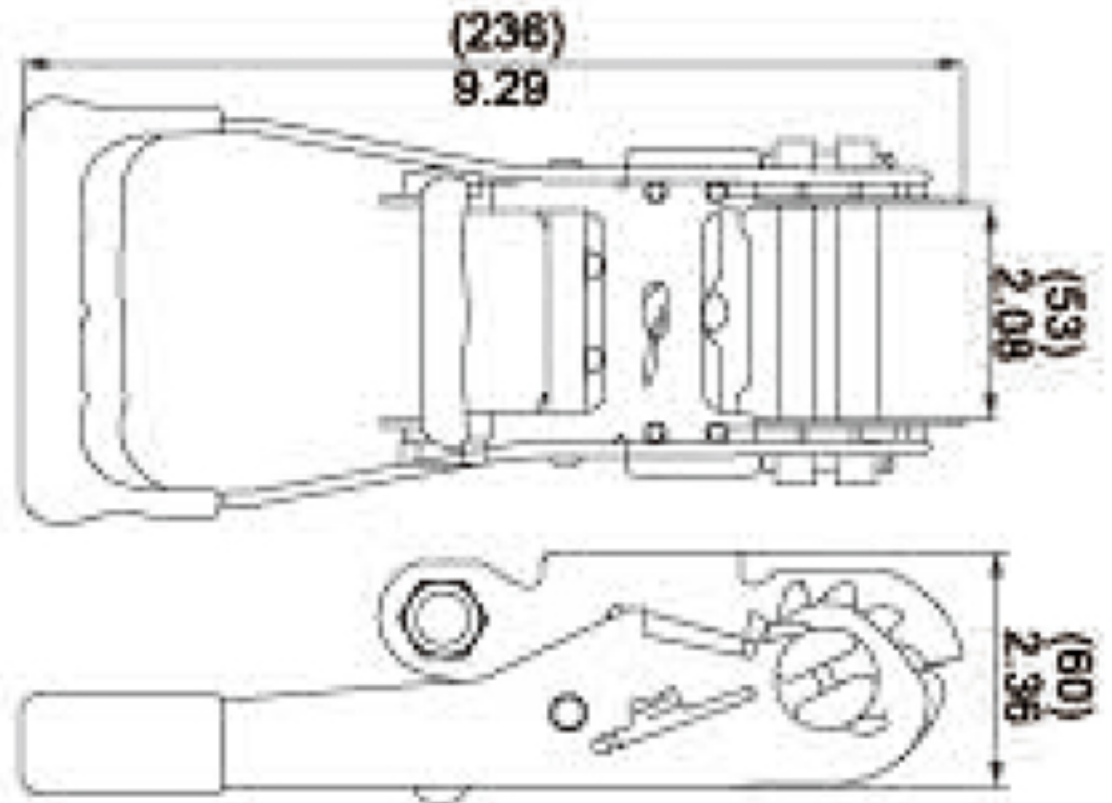

# TECHNICAL DRAWING

**Tower Industry**  
YOUR MANUFACTURING BASE IN CHINA

Sales@tower-machinery.com  
www.tower-machinery.com

TWRB2611  
Ratchet Buckle

DESCRIPTION: 2" Long Rubber Handle  
BS: 5000kgs/11000lbs