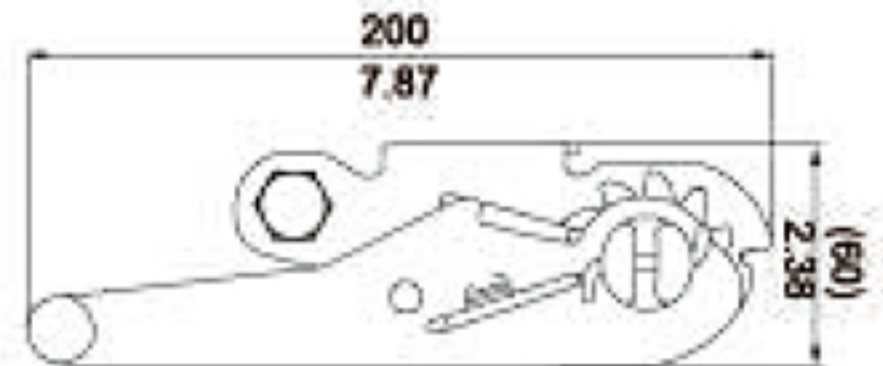

TECHNICAL DRAWING

Tower Industry
YOUR MANUFACTURING BASE IN CHINA

Sales@tower-machinery.com
www.tower-machinery.com

TWRB2610
Ratchet Buckle

DESCRIPTION: 2" Long Wide
BS: 5000kgs/11000lbs