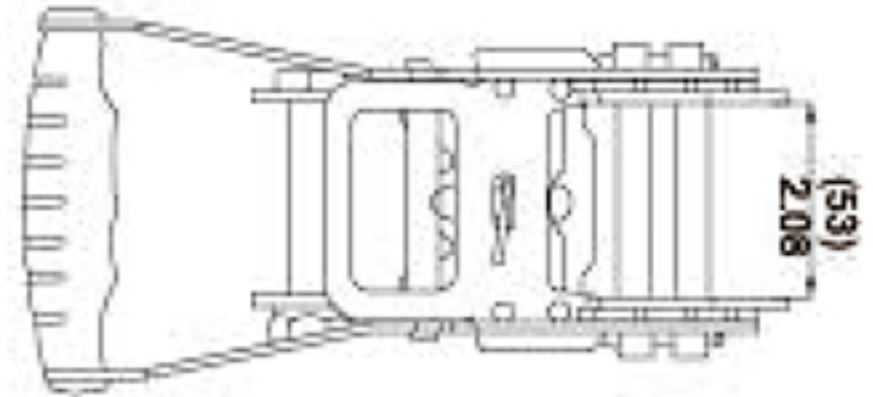

TECHNICAL DRAWING

Tower Industry
YOUR MANUFACTURING BASE IN CHINA

Sales@tower-machinery.com
www.tower-machinery.com

TWRB2610
Ratchet Buckle

DESCRIPTION: 2" Long Wide
BS: 5000kgs/11000lbs