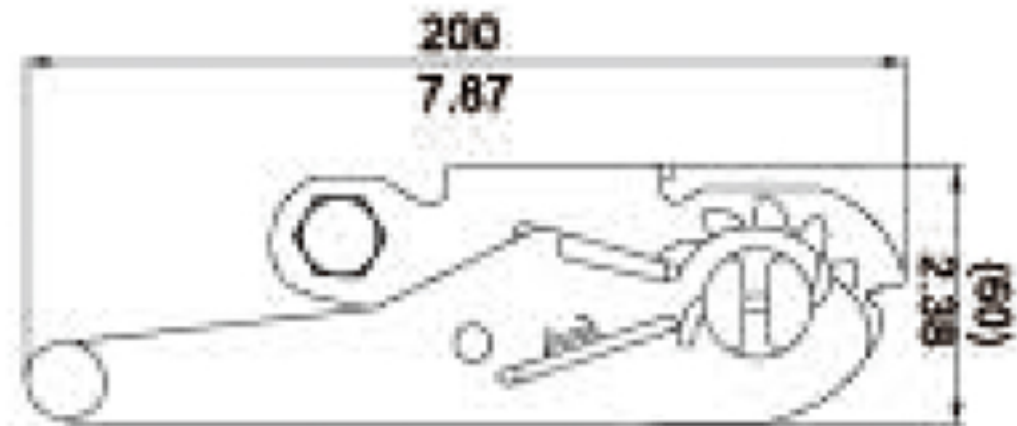

# TECHNICAL DRAWING

**Tower Industry**  
YOUR MANUFACTURING BASE IN CHINA

Sales@tower-machinery.com  
www.tower-machinery.com

TWRB2608  
Ratchet Buckle

DESCRIPTION: 2" Standard Wide  
Handle Black Painted with  
Finger Handle  
BS: 5000kgs/11000lbs