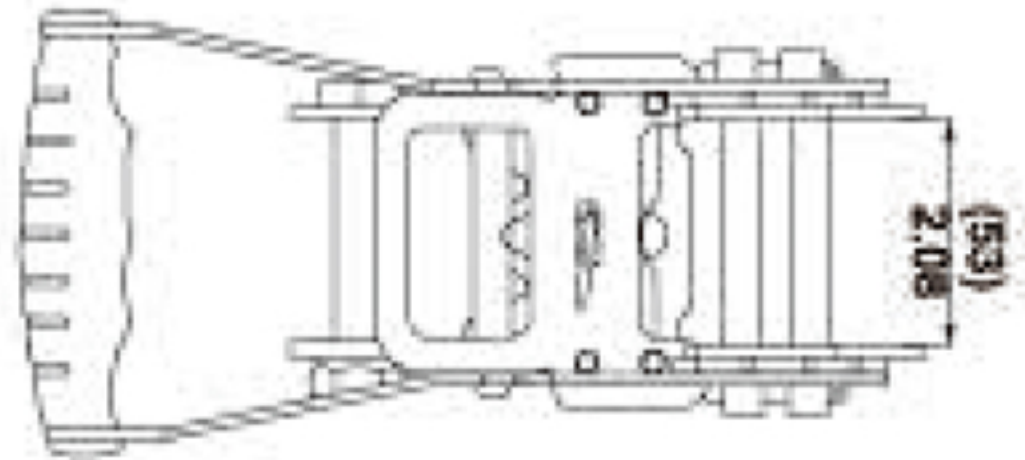

# TECHNICAL DRAWING

**Tower Industry**  
YOUR MANUFACTURING BASE IN CHINA

Sales@tower-machinery.com  
www.tower-machinery.com

TWRB2608  
Ratchet Buckle

DESCRIPTION: 2" Standard Wide  
Handle Black Painted with  
Finger Handle  
BS: 5000kgs/11000lbs