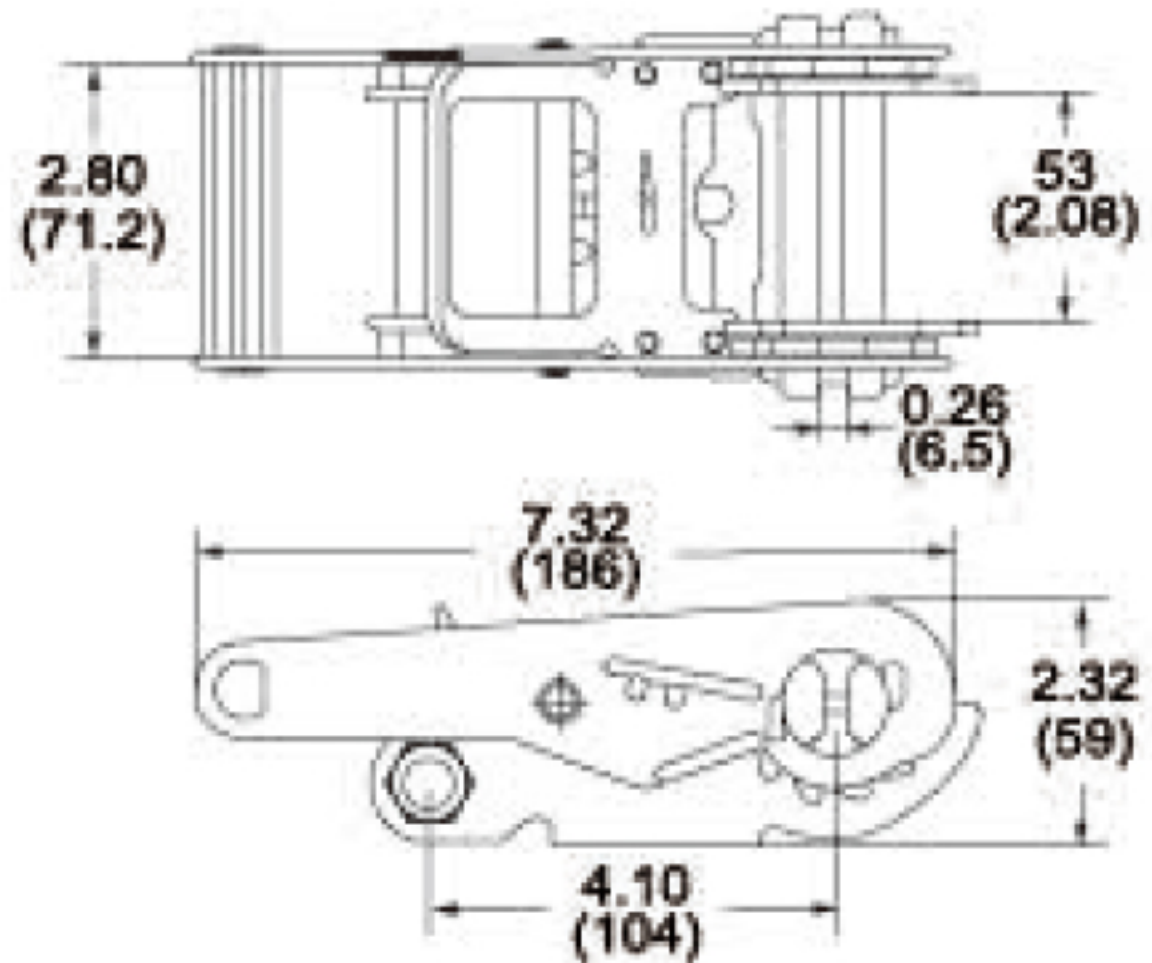

# TECHNICAL DRAWING

**Tower Industry**  
YOUR MANUFACTURING BASE IN CHINA

Sales@tower-machinery.com  
www.tower-machinery.com

TWRB2607  
Ratchet Buckle

DESCRIPTION: 2" Short  
BS: 5000kgs/11000lbs