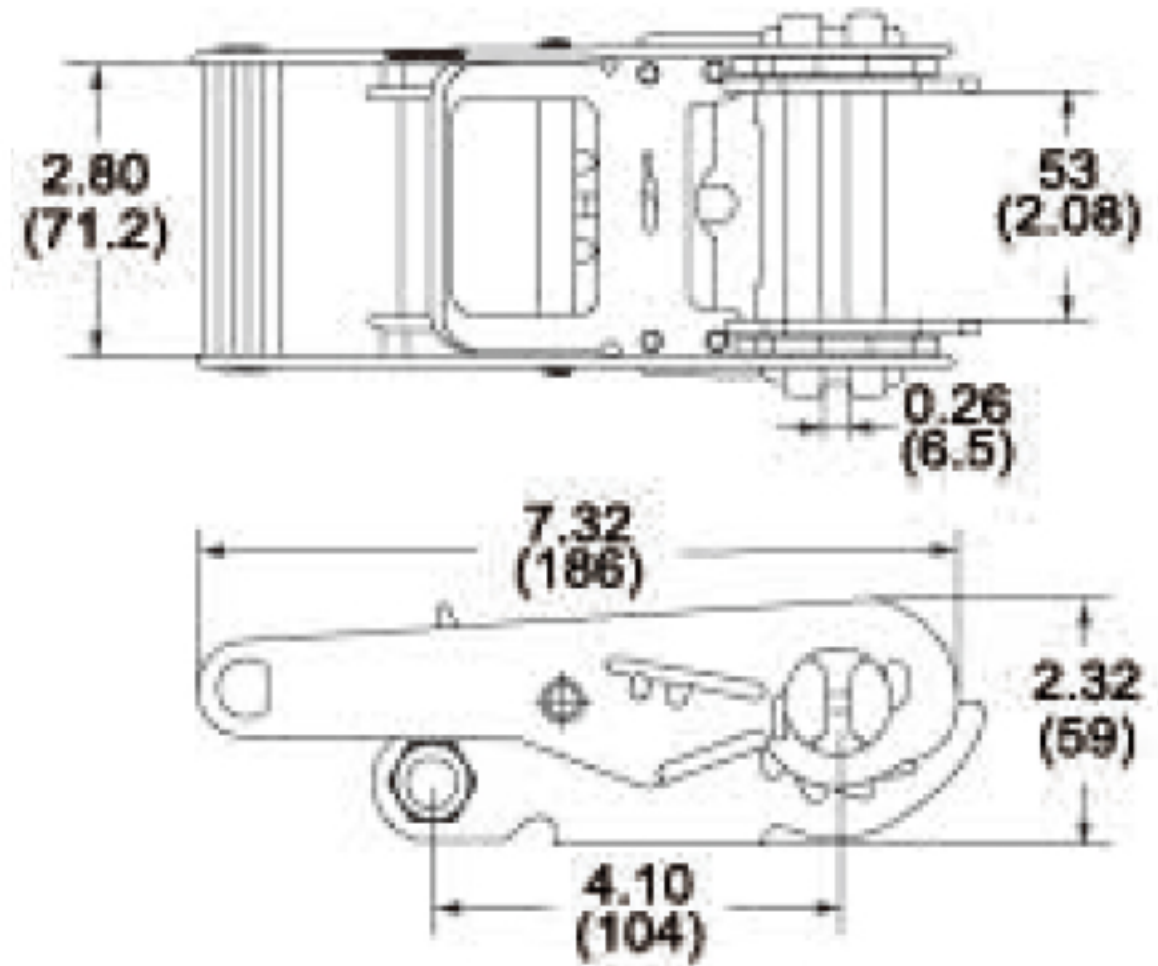

TECHNICAL DRAWING

Tower Industry
YOUR MANUFACTURING BASE IN CHINA

Sales@tower-machinery.com
www.tower-machinery.com

TWRB2606
Ratchet Buckle

DESCRIPTION: 2" Short
BS: 5000kgs/11000lbs