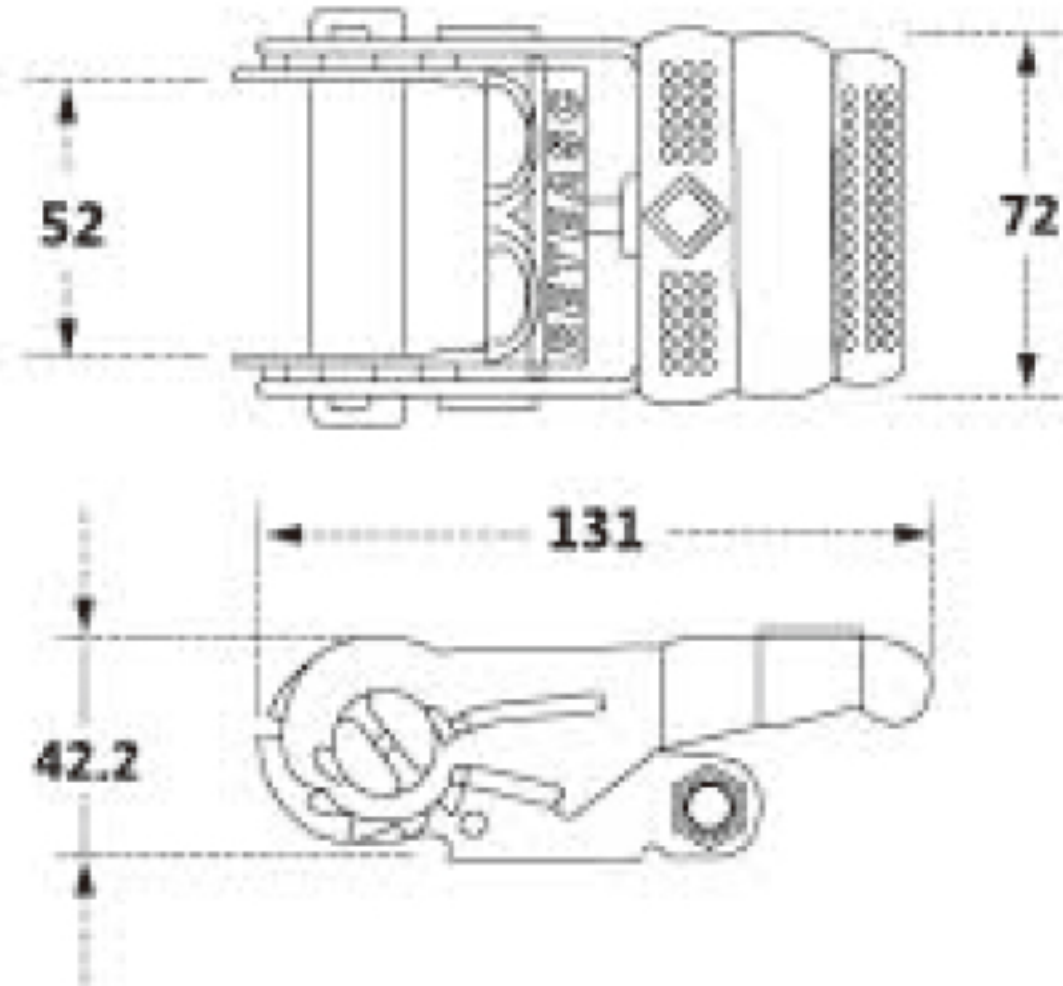

TECHNICAL DRAWING

Tower Industry
YOUR MANUFACTURING BASE IN CHINA

Sales@tower-machinery.com
www.tower-machinery.com

TWRB2605
Ratchet Buckle

DESCRIPTION: 2" Rubber Handle
BS: 2000kgs/4400lbs