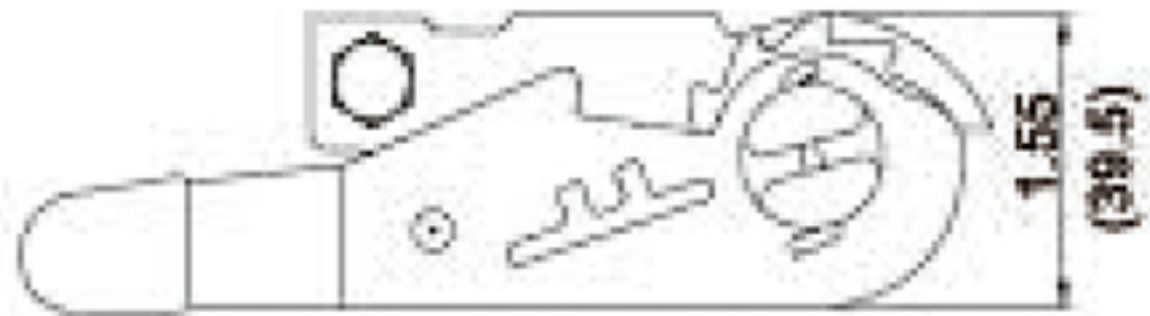

TECHNICAL DRAWING

Tower Industry
YOUR MANUFACTURING BASE IN CHINA

Sales@tower-machinery.com
www.tower-machinery.com

TWRB3104
Ratchet Buckle

DESCRIPTION: 2" Wide
BS: 2000kgs/4400lbs