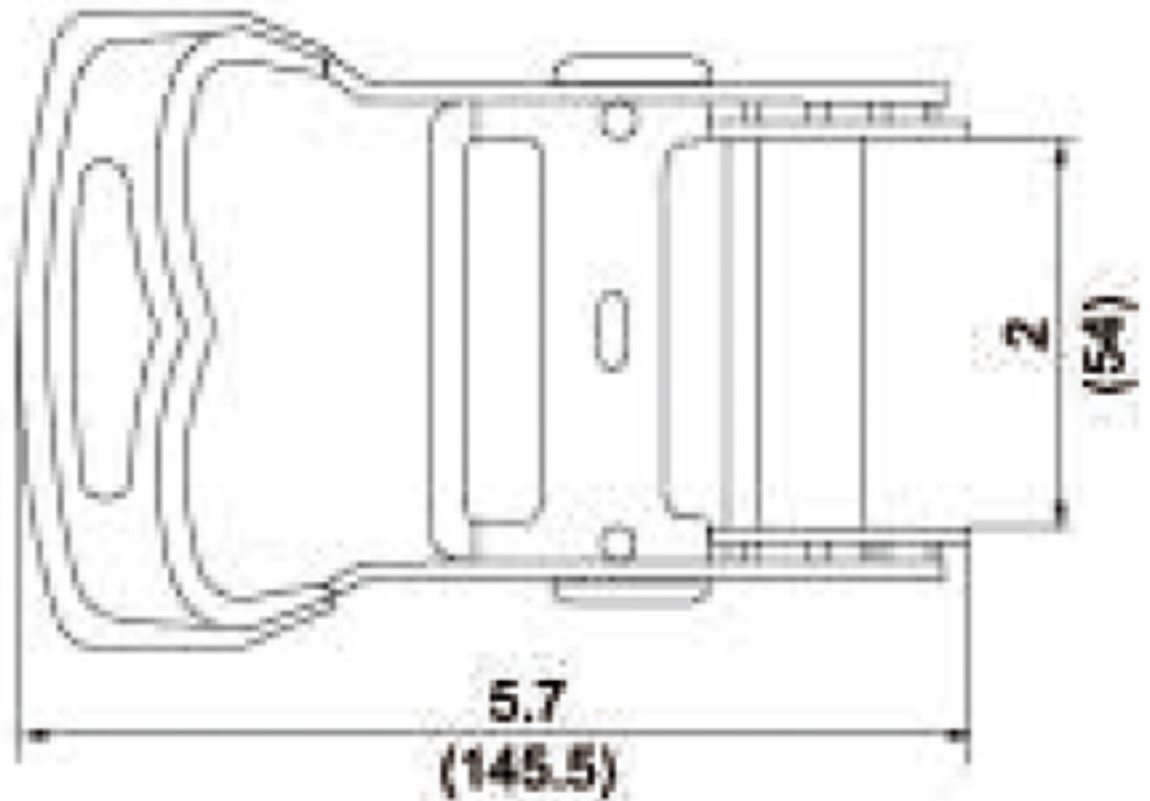

TECHNICAL DRAWING

Tower Industry
YOUR MANUFACTURING BASE IN CHINA

Sales@tower-machinery.com
www.tower-machinery.com

TWRB3104
Ratchet Buckle

DESCRIPTION: 2" Wide
BS: 2000kgs/4400lbs