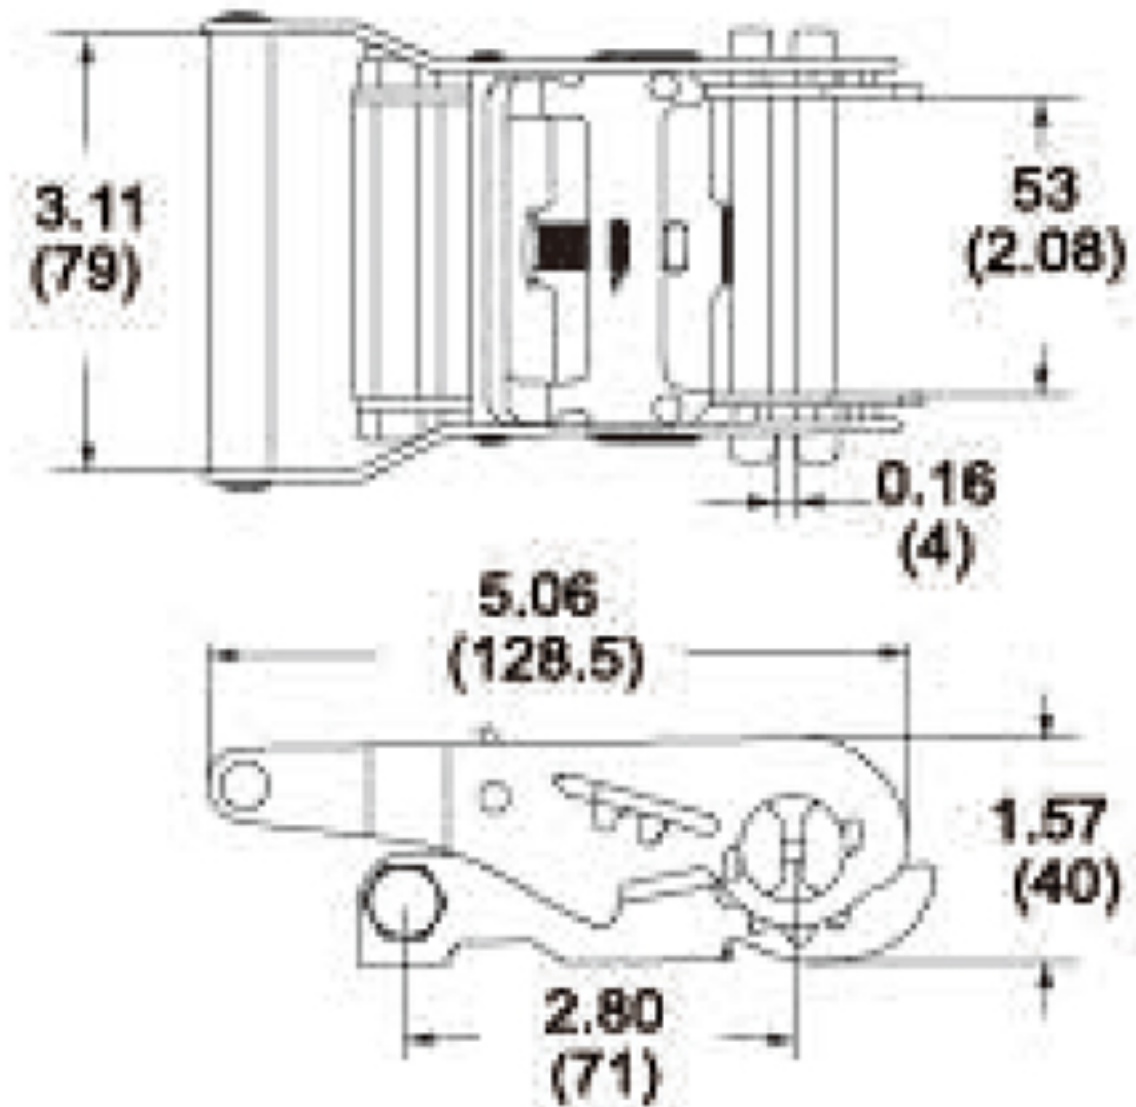

TECHNICAL DRAWING

Tower Industry
YOUR MANUFACTURING BASE IN CHINA

Sales@tower-machinery.com
www.tower-machinery.com

TWRB3102
Ratchet Buckle

DESCRIPTION: 2" Wide
BS: 2000kgs/4400lbs