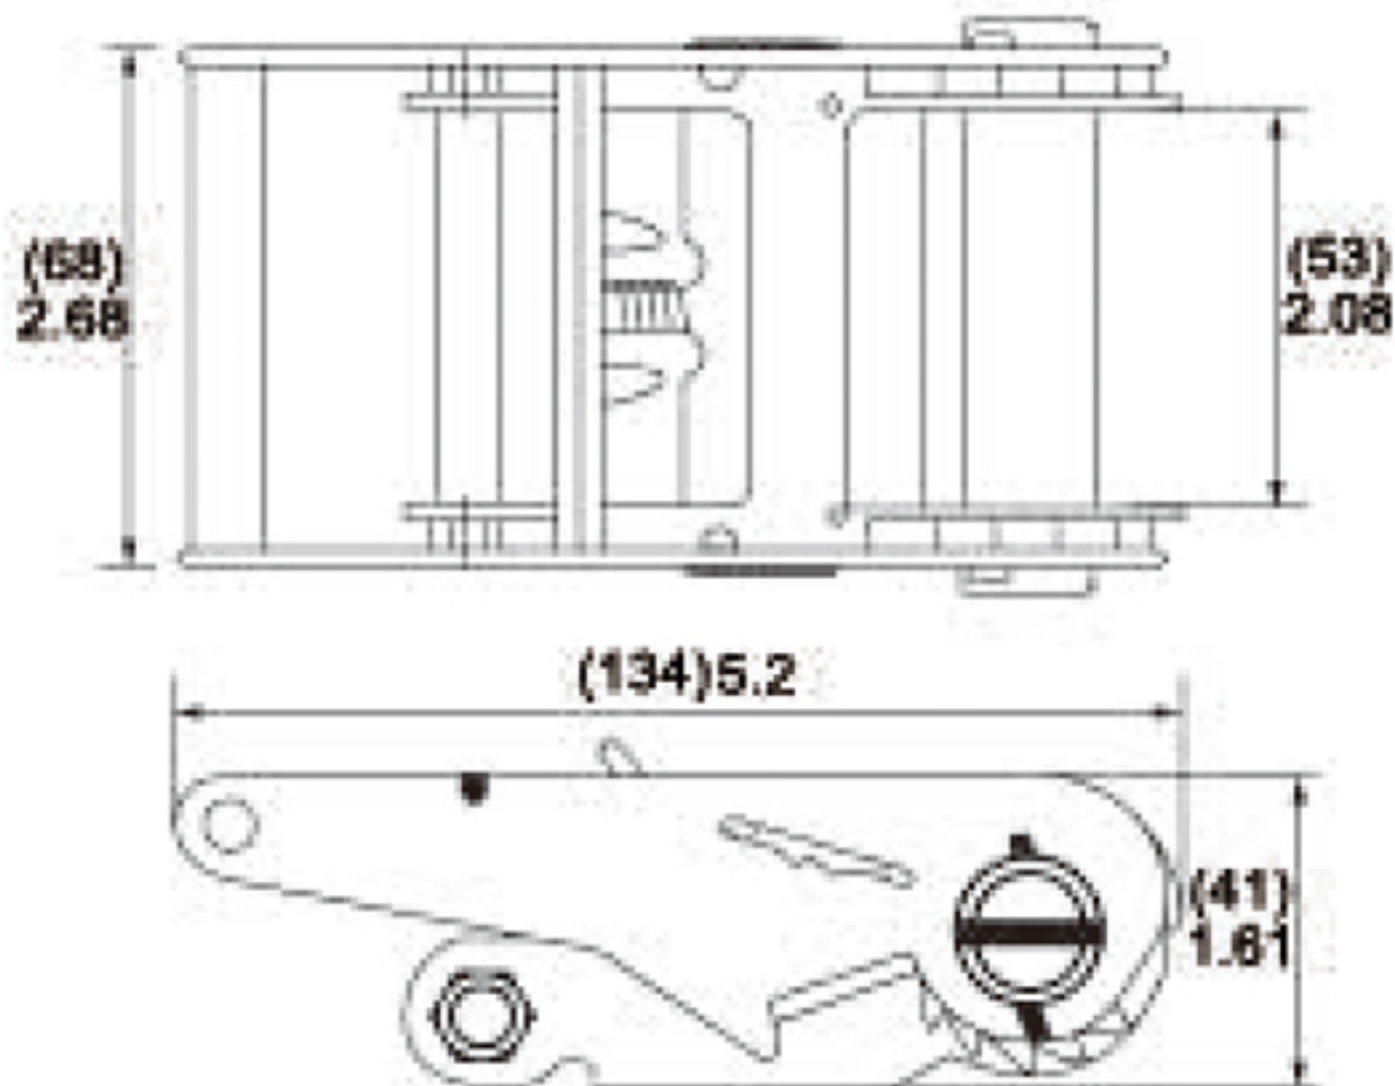

TECHNICAL DRAWING

Tower Industry
YOUR MANUFACTURING BASE IN CHINA

Sales@tower-machinery.com
www.tower-machinery.com

TWRB3101
Ratchet Buckle

DESCRIPTION: 2" Light
BS: 2000kgs/4400lbs