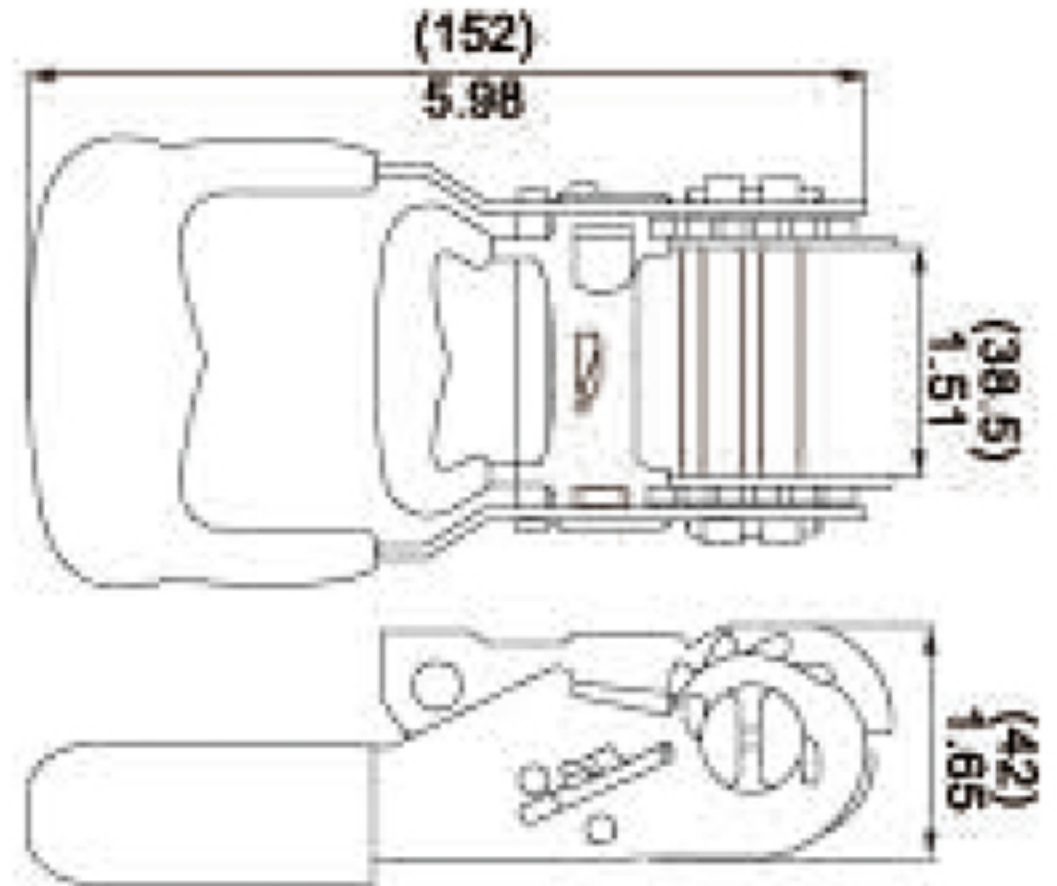

TECHNICAL DRAWING

Tower Industry
YOUR MANUFACTURING BASE IN CHINA

Sales@tower-machinery.com
www.tower-machinery.com

TWRB2411
Ratchet Buckle

DESCRIPTION: 1-1/2" Wide
Rubber Handle
BS: 3000kgs/6600lbs