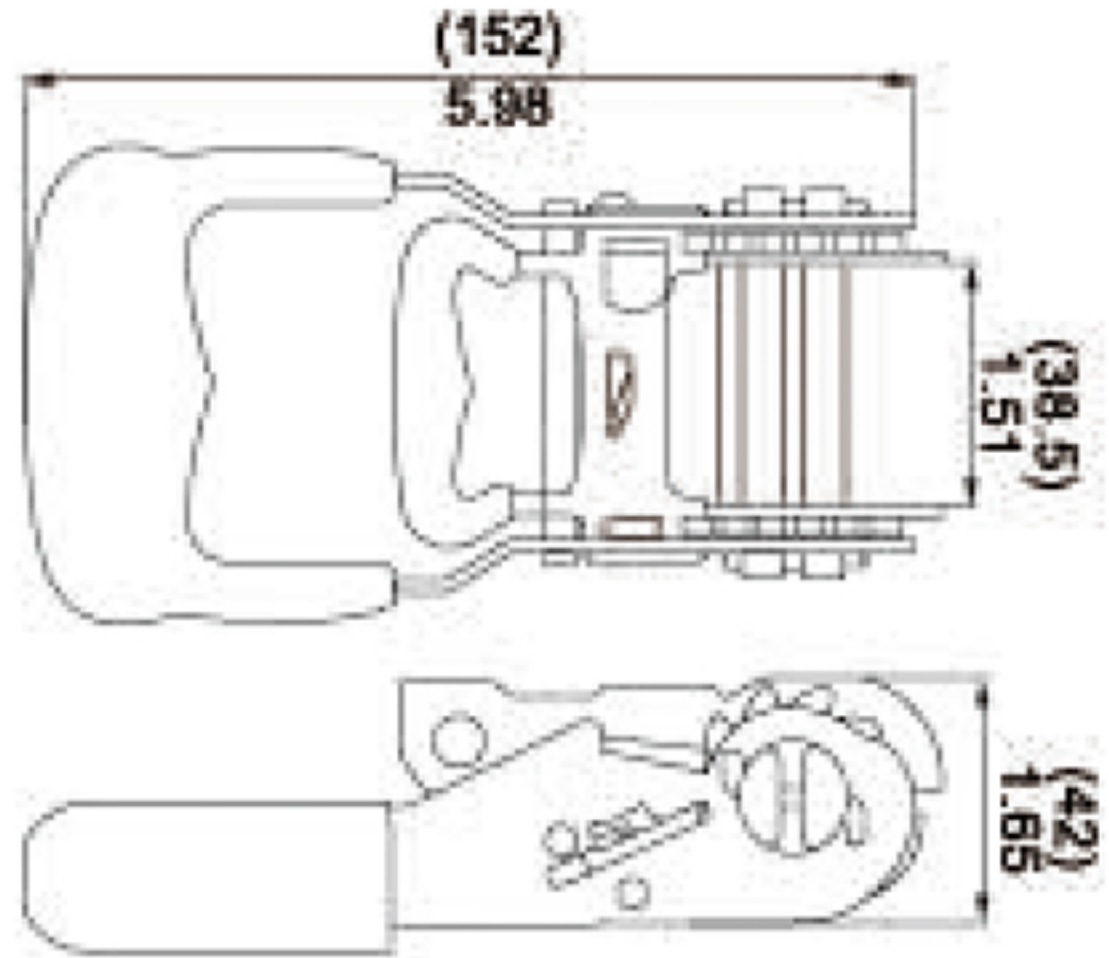

TECHNICAL DRAWING

Tower Industry
YOUR MANUFACTURING BASE IN CHINA

Sales@tower-machinery.com
www.tower-machinery.com

TWRB2410
Ratchet Buckle

DESCRIPTION: 1-1/2" Wide
Rubber Handle
BS: 3000kgs/6600lbs