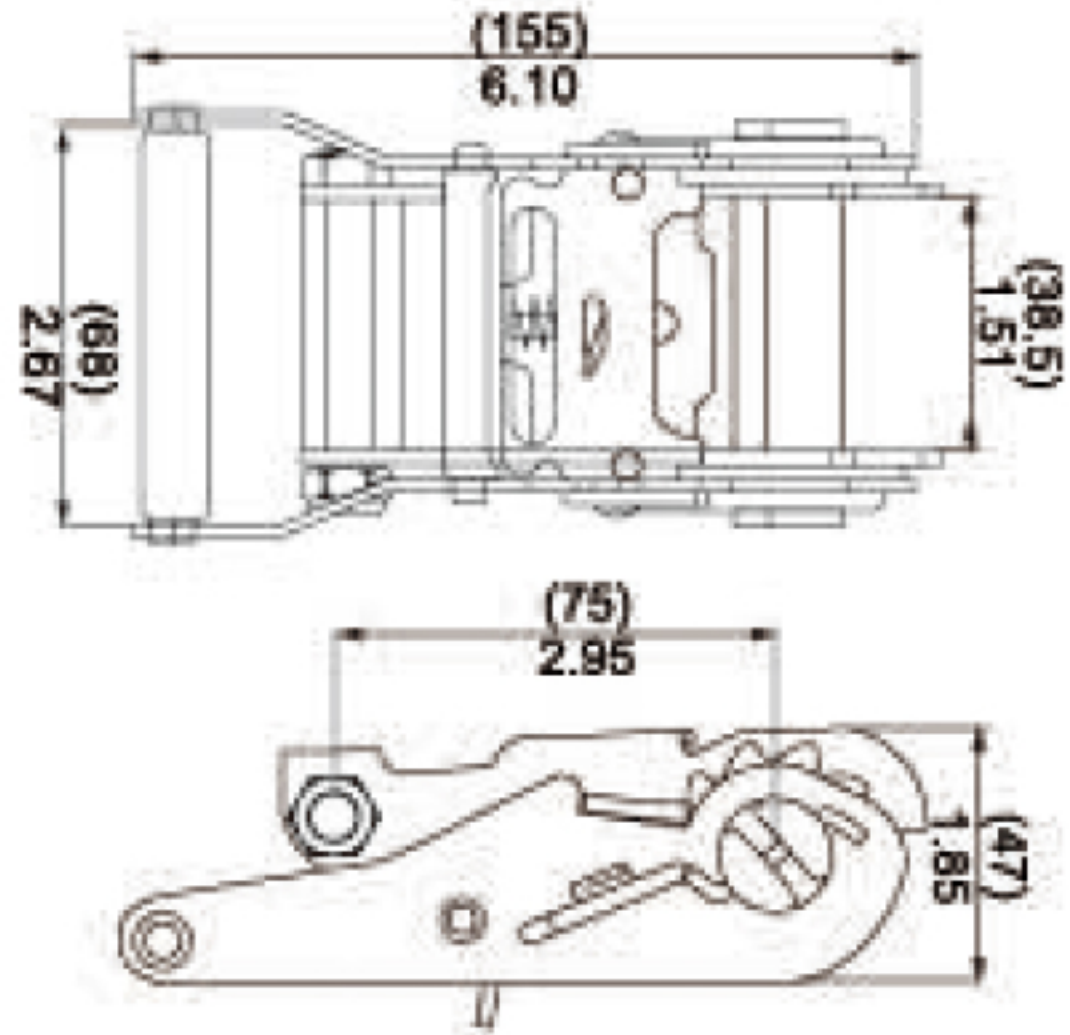

TECHNICAL DRAWING

Tower Industry
YOUR MANUFACTURING BASE IN CHINA

Sales@tower-machinery.com
www.tower-machinery.com

TWRB2308
Ratchet Buckle

DESCRIPTION: 1-1/2" Wide
w/Steel Handle
BS: 3000kgs/6600lbs