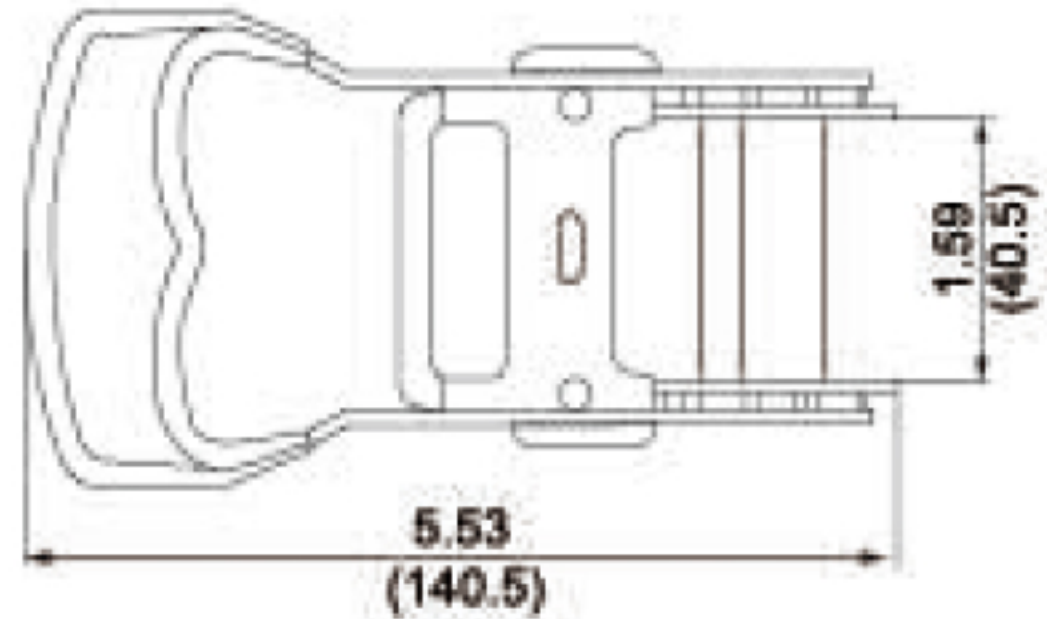

TECHNICAL DRAWING

Tower Industry
YOUR MANUFACTURING BASE IN CHINA

Sales@tower-machinery.com
www.tower-machinery.com

TWRB2307
Ratchet Buckle

DESCRIPTION: 1-1/2" Wide
w/Alu Handle
BS: 3000kgs/6600lbs