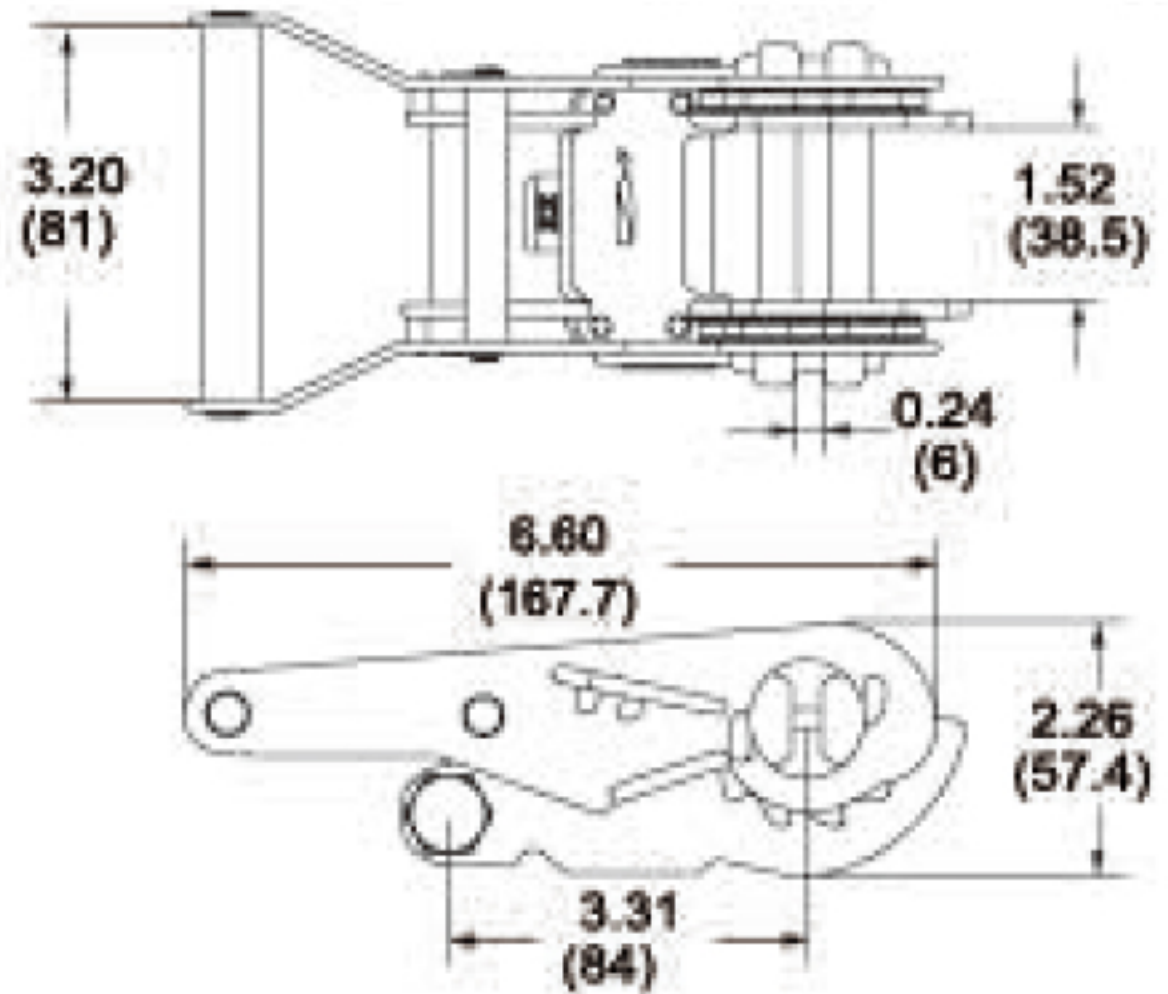

# TECHNICAL DRAWING

**Tower Industry**  
YOUR MANUFACTURING BASE IN CHINA

Sales@tower-machinery.com  
www.tower-machinery.com

TWRB2306  
Ratchet Buckle

DESCRIPTION: 1-1/2" Wide  
w/Alu Handle  
BS: 3000kgs/6600lbs