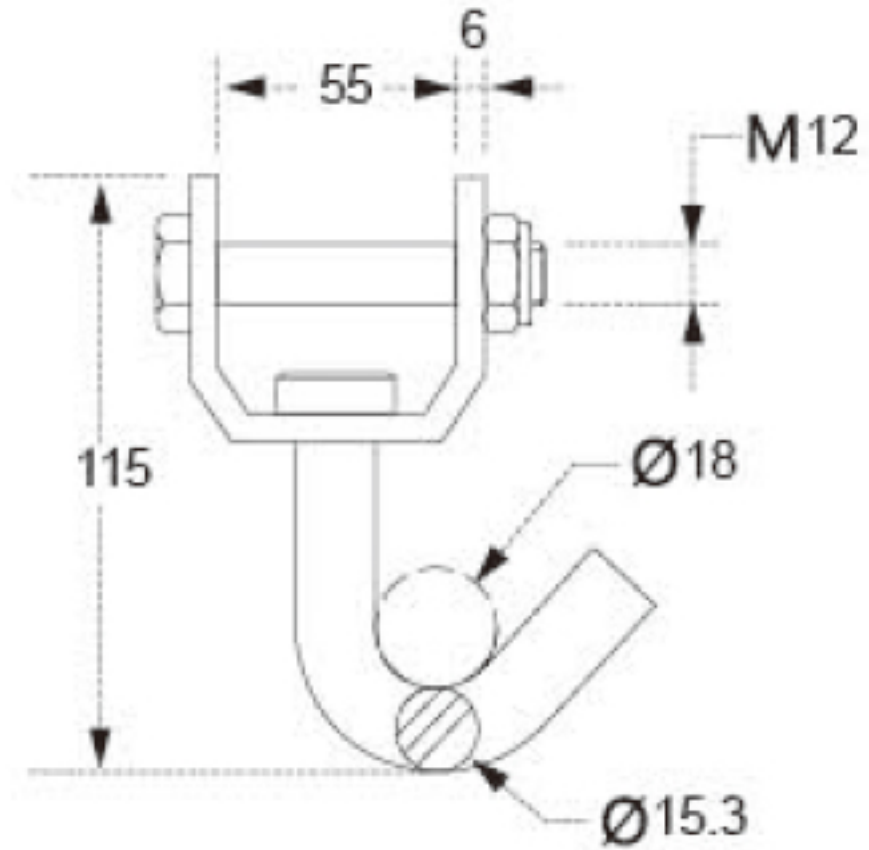

# TECHNICAL DRAWING

**Tower Industry**  
YOUR MANUFACTURING BASE IN CHINA

Sales@tower-machinery.com  
www.tower-machinery.com

TWJH20  
Hook

Size: 2"

BS: 5000KG/11000LBS