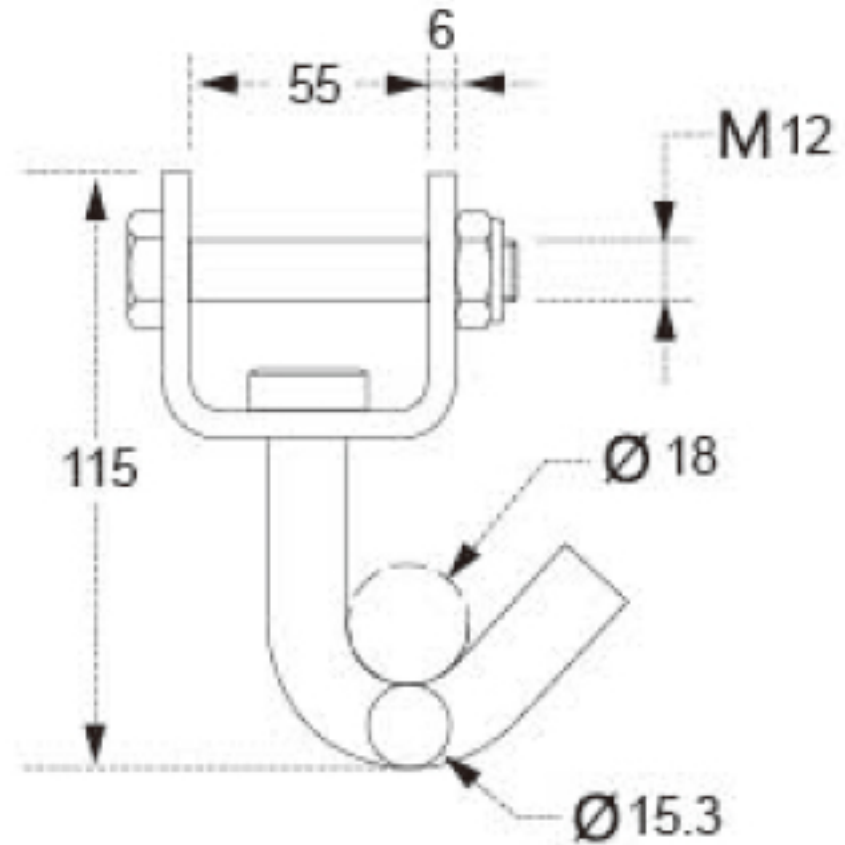

TECHNICAL DRAWING

Tower Industry
YOUR MANUFACTURING BASE IN CHINA

Sales@tower-machinery.com
www.tower-machinery.com

TWJH19
Hook

Size: 2"

BS: 5000KG/11000LBS