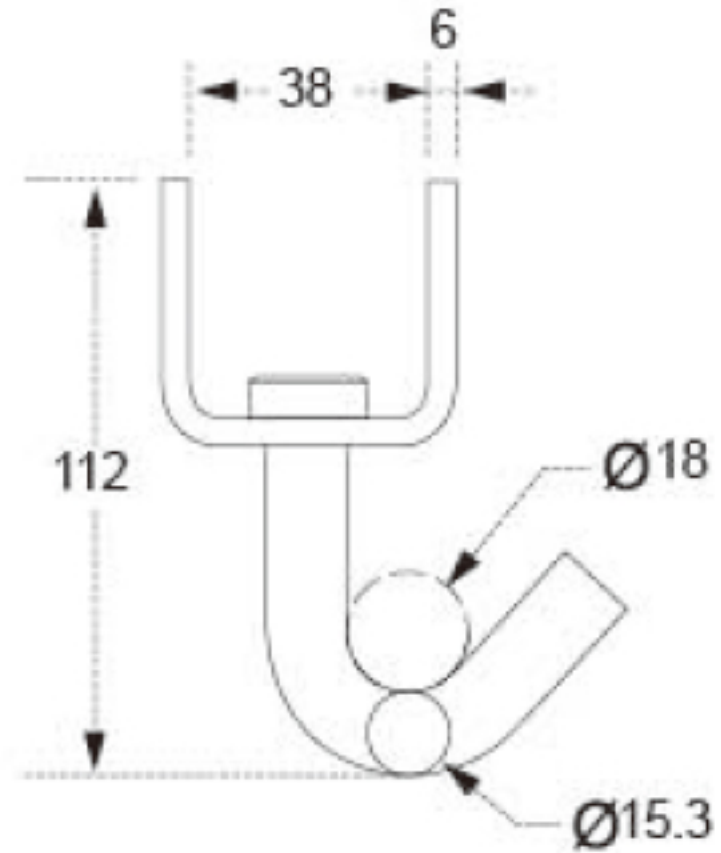

# TECHNICAL DRAWING

**Tower Industry**  
YOUR MANUFACTURING BASE IN CHINA

Sales@tower-machinery.com  
www.tower-machinery.com

TWJH18  
Hook

Size: 2"

BS: 5000KG/11000LBS