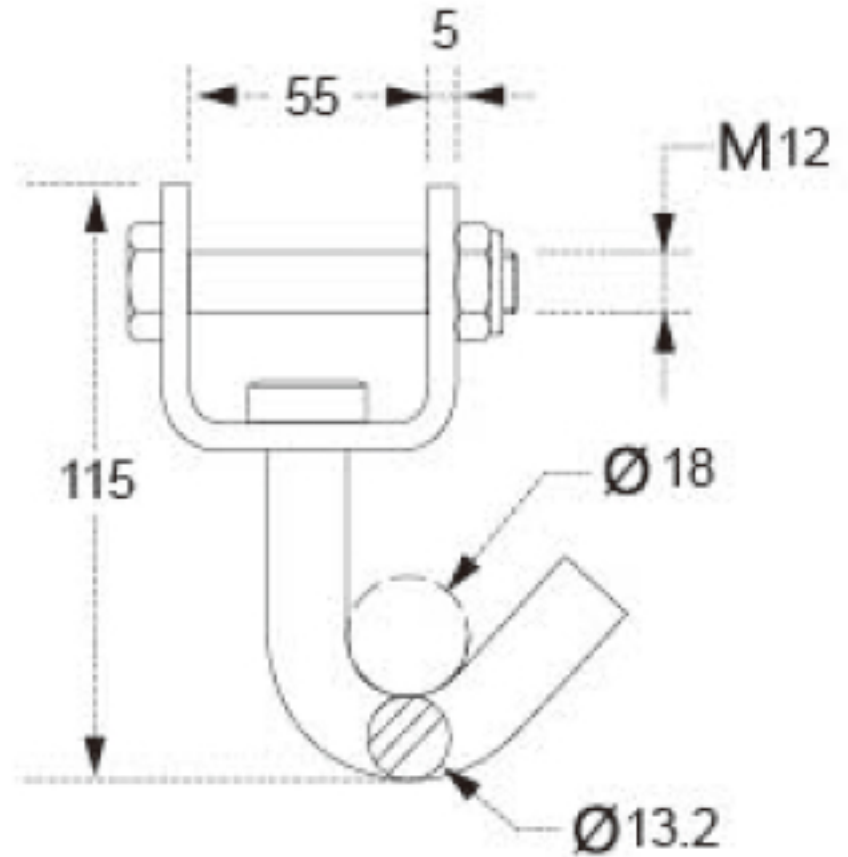

TECHNICAL DRAWING

Tower Industry
YOUR MANUFACTURING BASE IN CHINA

Sales@tower-machinery.com
www.tower-machinery.com

TWJH17
Hook

Size: 2"

BS: 3000KG/6600LBS