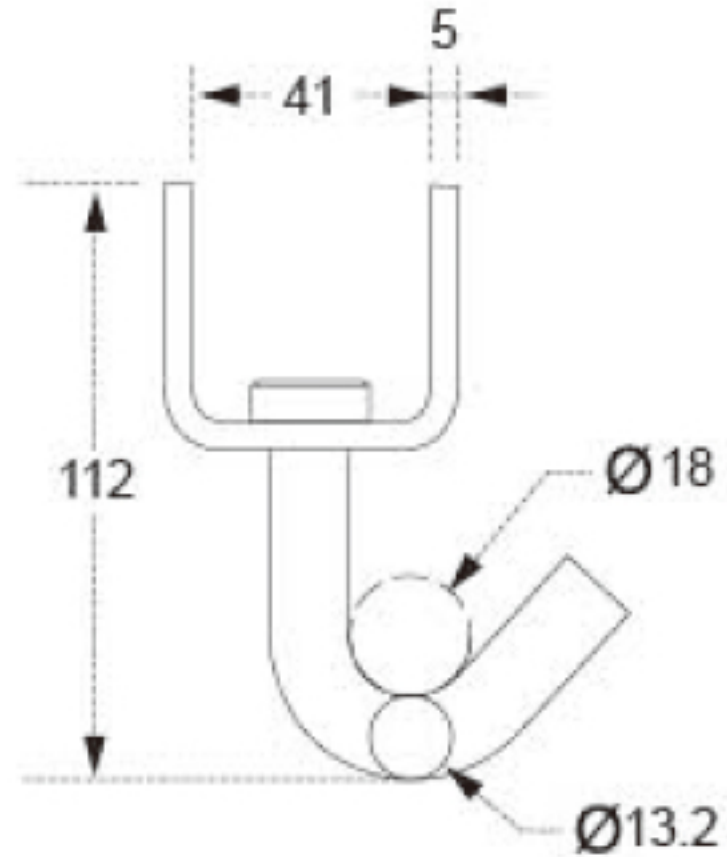

TECHNICAL DRAWING

Tower Industry
YOUR MANUFACTURING BASE IN CHINA

Sales@tower-machinery.com
www.tower-machinery.com

TWJH16
Hook

Size: 2"

BS: 3000KG/6600LBS