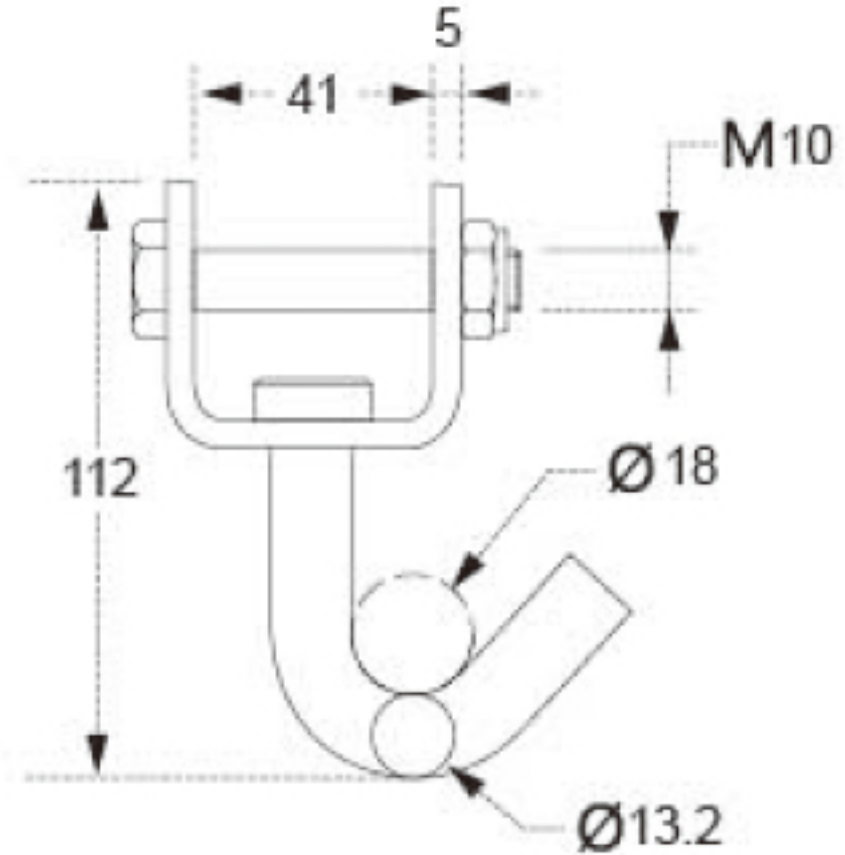

TECHNICAL DRAWING

Tower Industry
YOUR MANUFACTURING BASE IN CHINA

Sales@tower-machinery.com
www.tower-machinery.com

TWJH15
Hook

Size: 1.5"

BS: 3000KG/6600LBS