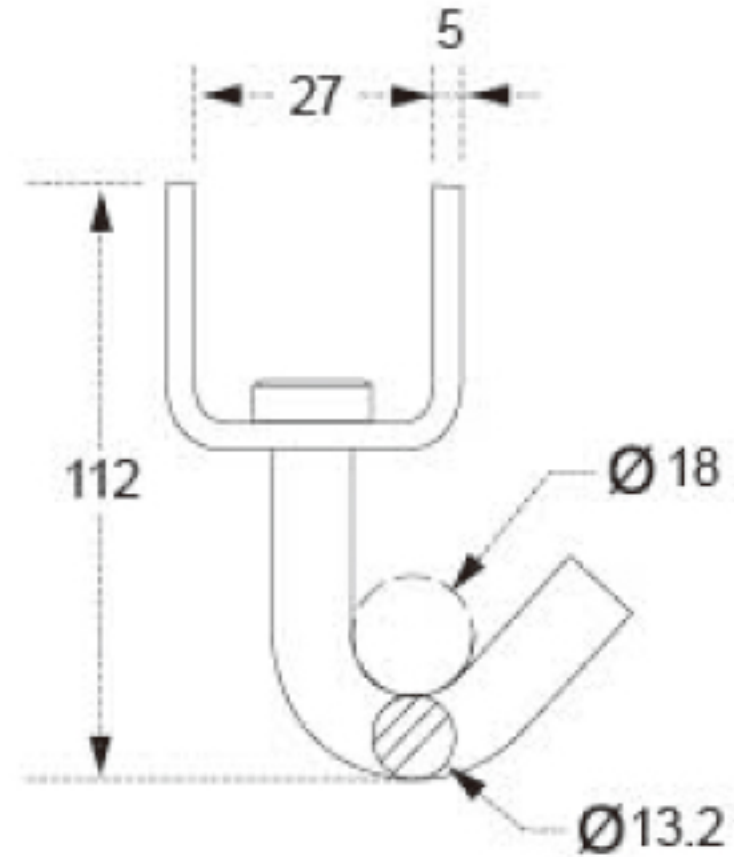

TECHNICAL DRAWING

Tower Industry
YOUR MANUFACTURING BASE IN CHINA

Sales@tower-machinery.com
www.tower-machinery.com

TWJH14
Hook

Size: 1.5"

BS: 3000KG/6600LBS