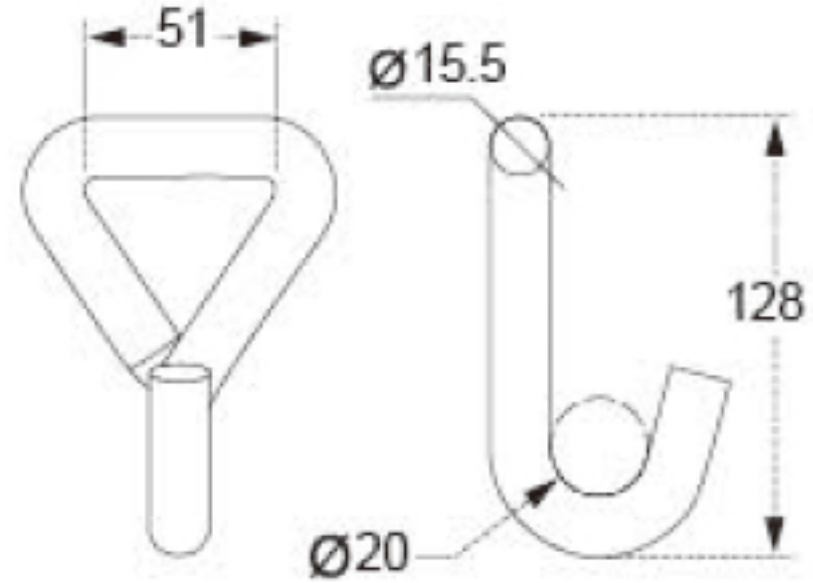

# TECHNICAL DRAWING

**Tower Industry**  
YOUR MANUFACTURING BASE IN CHINA

Sales@tower-machinery.com  
www.tower-machinery.com

TWJH13  
Hook

Size: 2"

BS: 5000KG/11000LBS