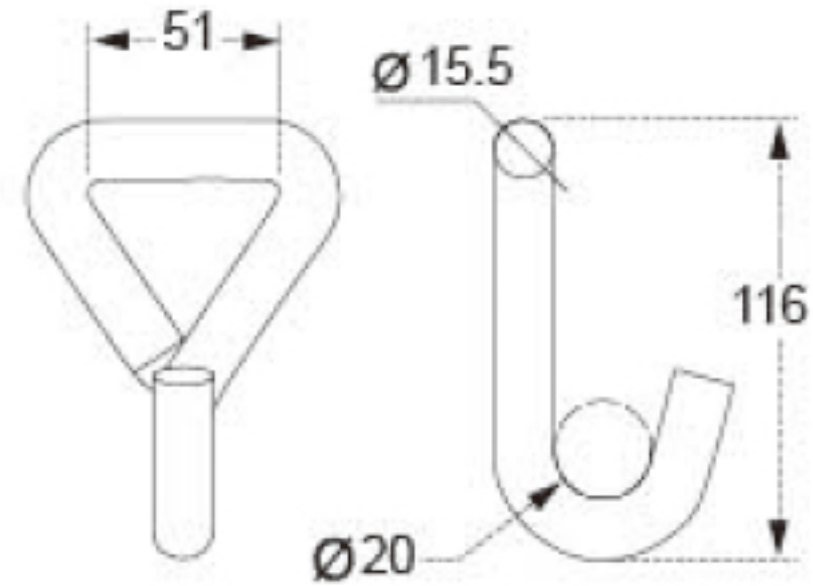

TECHNICAL DRAWING

Tower Industry
YOUR MANUFACTURING BASE IN CHINA

Sales@tower-machinery.com
www.tower-machinery.com

TWJH12
Hook

Size: 2"

BS: 5000KG/11000LBS