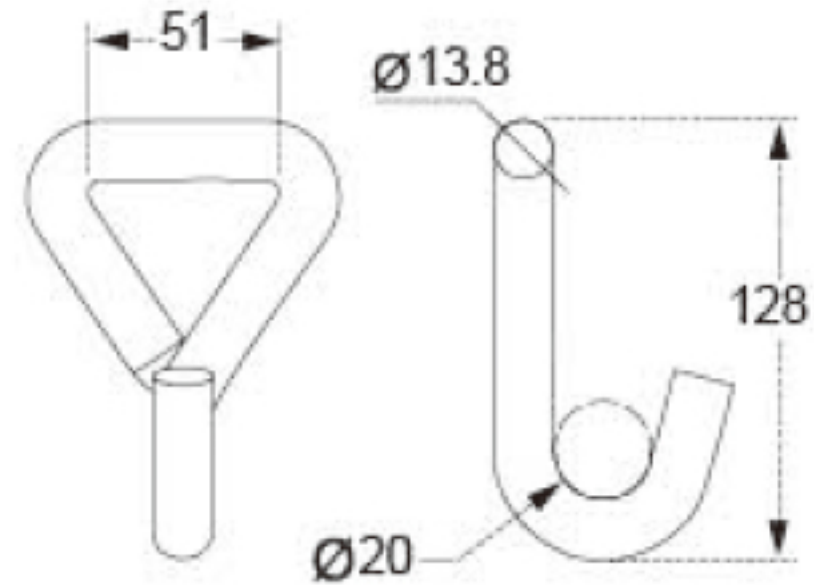

# TECHNICAL DRAWING

**Tower Industry**  
YOUR MANUFACTURING BASE IN CHINA

Sales@tower-machinery.com  
www.tower-machinery.com

TWJH11  
Hook

Size: 2"

BS: 3500KG/7000LBS