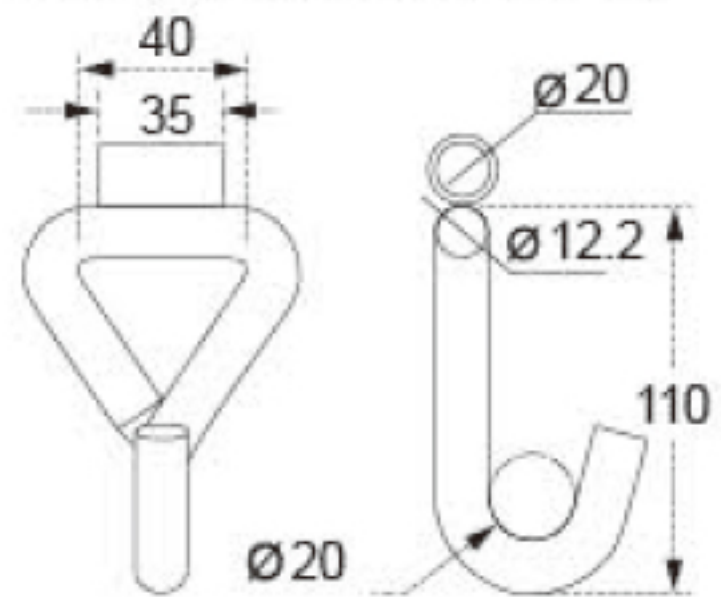

# TECHNICAL DRAWING

**Tower Industry**  
YOUR MANUFACTURING BASE IN CHINA

Sales@tower-machinery.com  
www.tower-machinery.com

TWJH08  
Hook

Size: 1.5"

BS: 3000KG/6600LBS