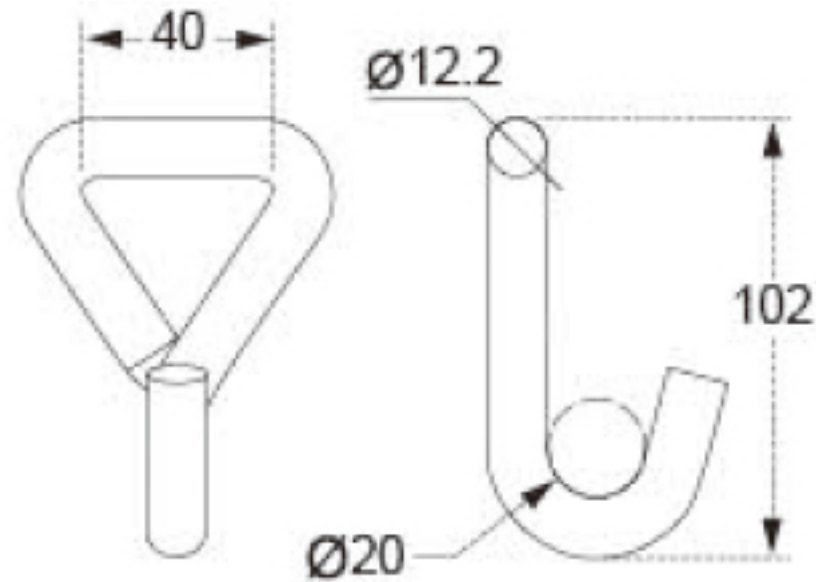

TECHNICAL DRAWING

Tower Industry
YOUR MANUFACTURING BASE IN CHINA

Sales@tower-machinery.com
www.tower-machinery.com

TWJH07
Hook

Size: 1.5"

BS: 3000KG/6600LBS