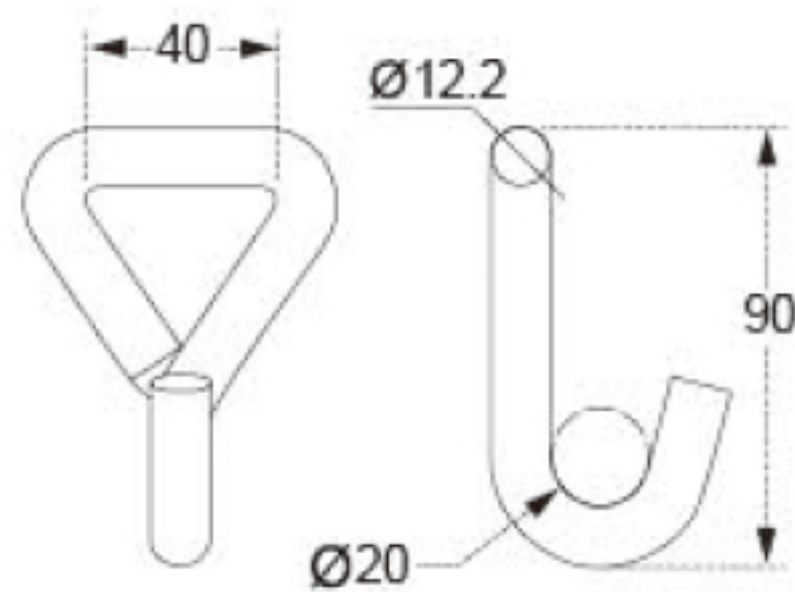

# TECHNICAL DRAWING

**Tower Industry**  
YOUR MANUFACTURING BASE IN CHINA

Sales@tower-machinery.com  
www.tower-machinery.com

TWJH06  
Hook

Size: 1.5"

BS: 3000KG/6600LBS