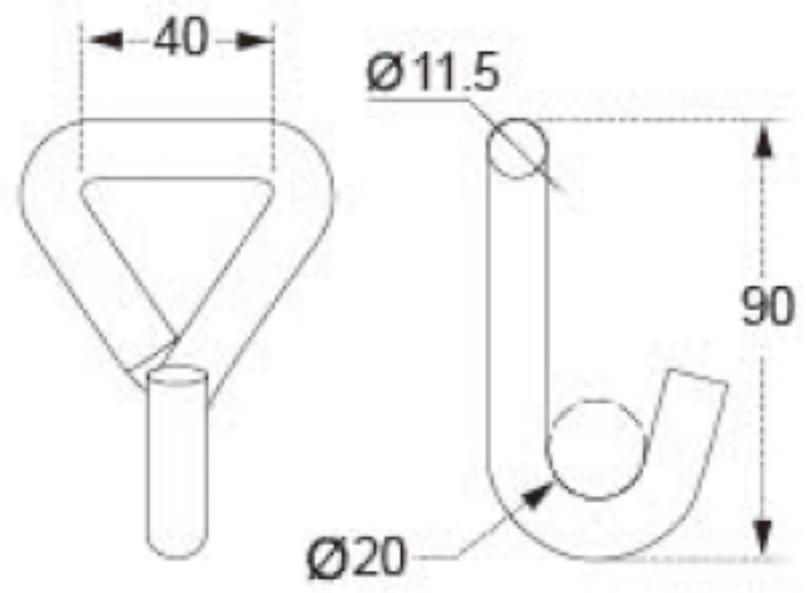

# TECHNICAL DRAWING

**Tower Industry**  
YOUR MANUFACTURING BASE IN CHINA

Sales@tower-machinery.com  
www.tower-machinery.com

TWJH05  
Hook

Size: 1.5"  
BS: 2000KG/4400LBS