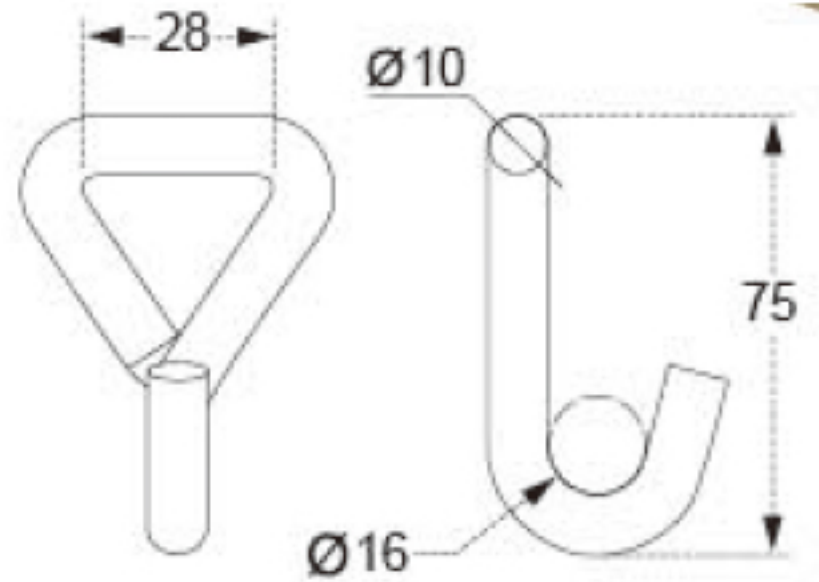

TECHNICAL DRAWING

Tower Industry
YOUR MANUFACTURING BASE IN CHINA

Sales@tower-machinery.com
www.tower-machinery.com

TWJH03
Hook

Size: 1-1/16"
BS: 1500KG/3300LBS