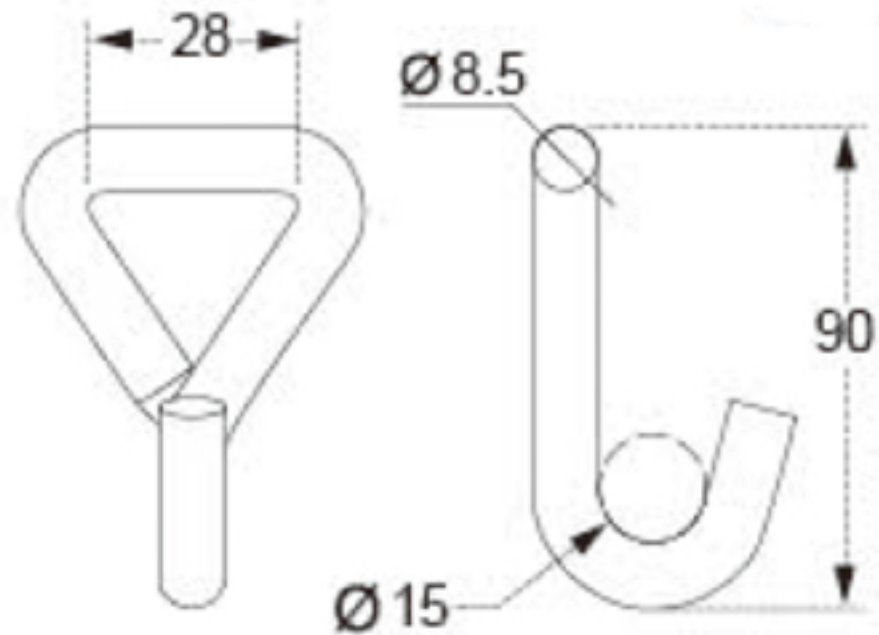

# TECHNICAL DRAWING

**Tower Industry**  
YOUR MANUFACTURING BASE IN CHINA

Sales@tower-machinery.com  
www.tower-machinery.com

TWJH02  
Hook

Size: 1-1/16"

BS: 800KG/1760LBS