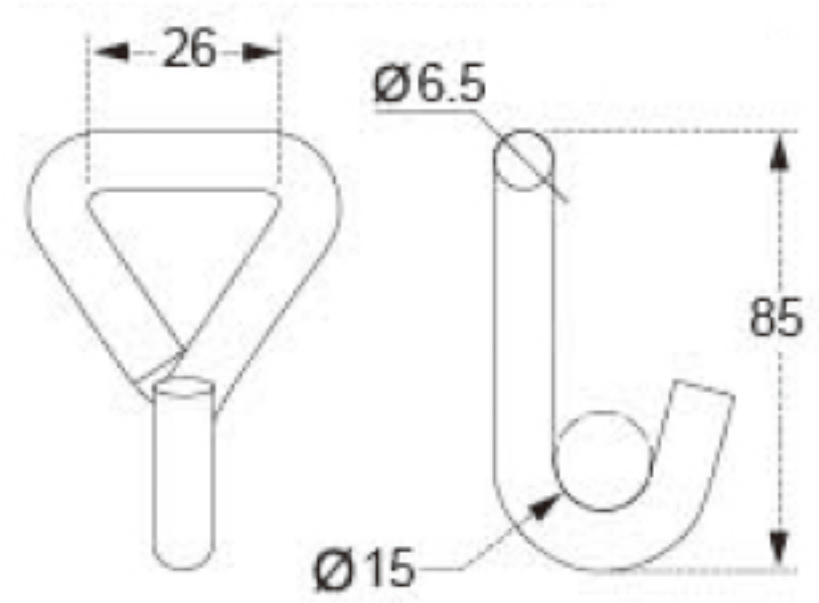

# TECHNICAL DRAWING

**Tower Industry**  
YOUR MANUFACTURING BASE IN CHINA

Sales@tower-machinery.com  
www.tower-machinery.com

TWJH01  
Hook

Size: 1"  
BS: 250KG/550LBS