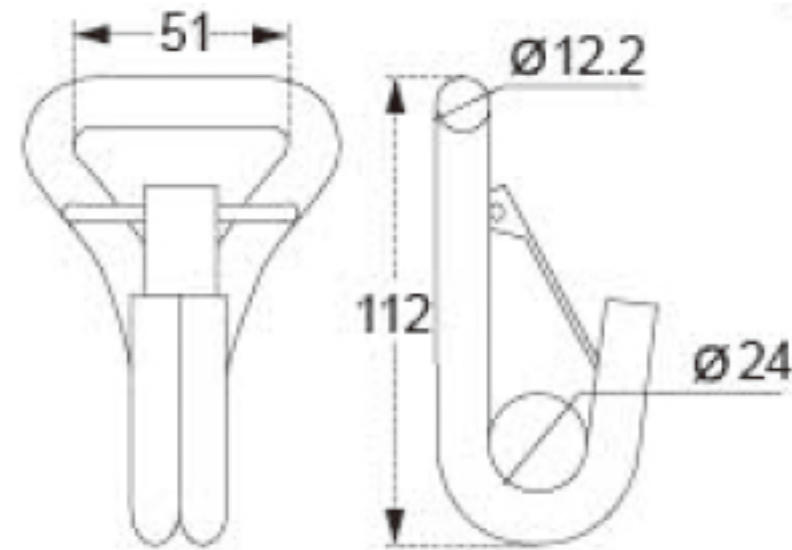

TECHNICAL DRAWING

Tower Industry
YOUR MANUFACTURING BASE IN CHINA

Sales@tower-machinery.com
www.tower-machinery.com

TWDH7112
Hook

Size: 2"

BS: 5000KG/11000LBS