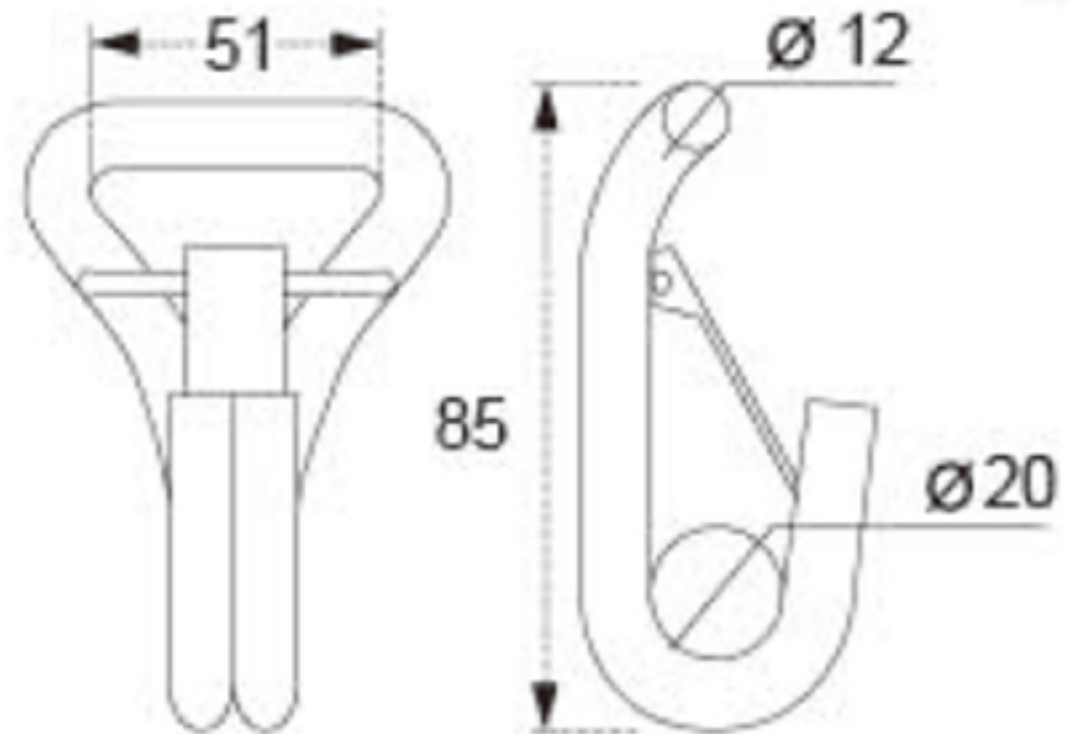

# TECHNICAL DRAWING

**Tower Industry**  
YOUR MANUFACTURING BASE IN CHINA

Sales@tower-machinery.com  
www.tower-machinery.com

TWDH7111  
Hook

Size: 2"

BS: 5000KG/11000LBS