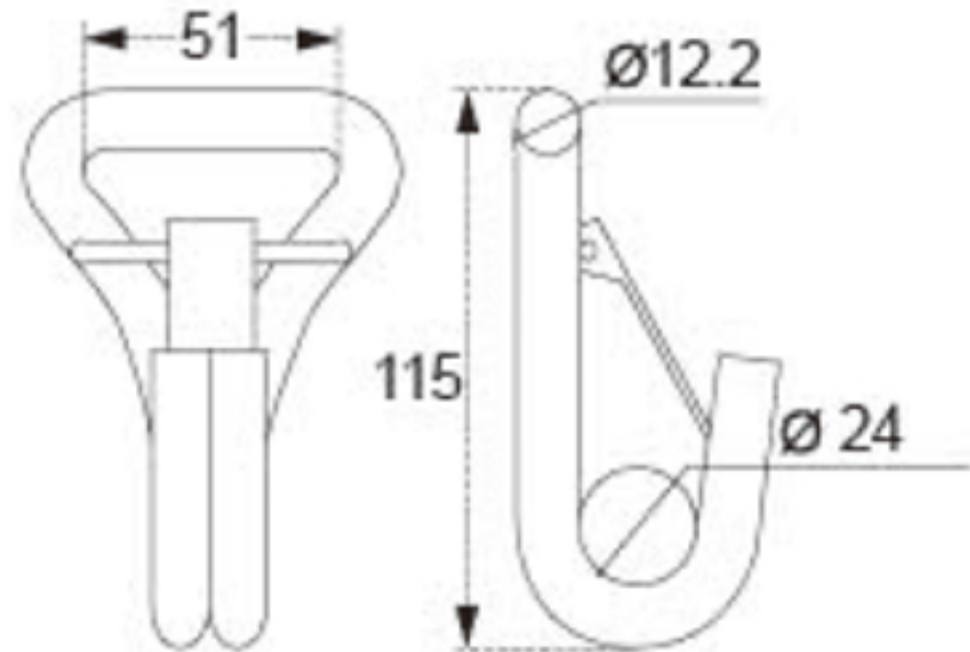

TECHNICAL DRAWING

Tower Industry
YOUR MANUFACTURING BASE IN CHINA

Sales@tower-machinery.com
www.tower-machinery.com

TWDH7110
Hook

Size: 2"

BS: 5000KG/11000LBS