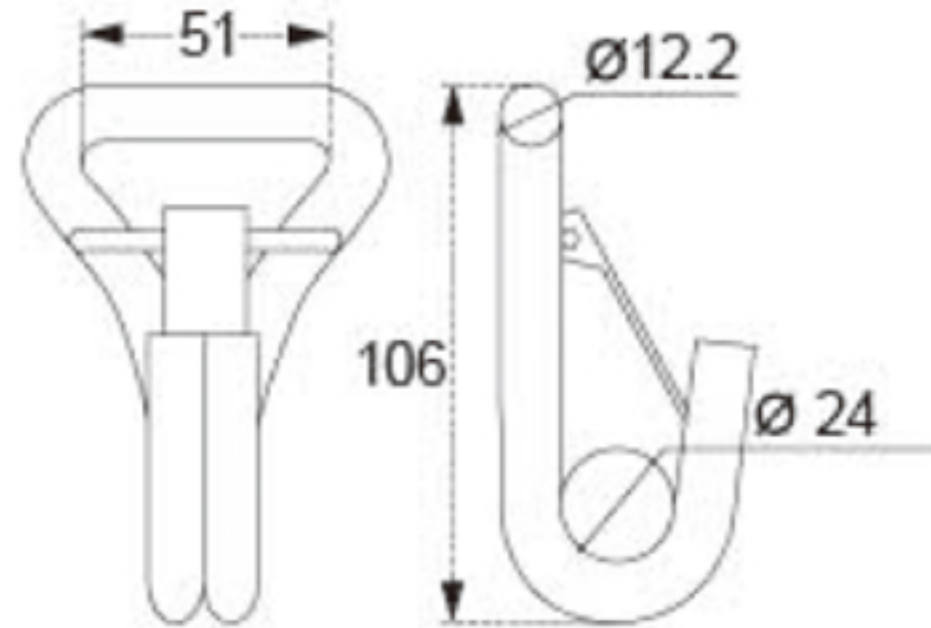

TECHNICAL DRAWING

Tower Industry
YOUR MANUFACTURING BASE IN CHINA

Sales@tower-machinery.com
www.tower-machinery.com

TWDH7109
Hook

Size: 2"
BS: 5000KG/11000LBS